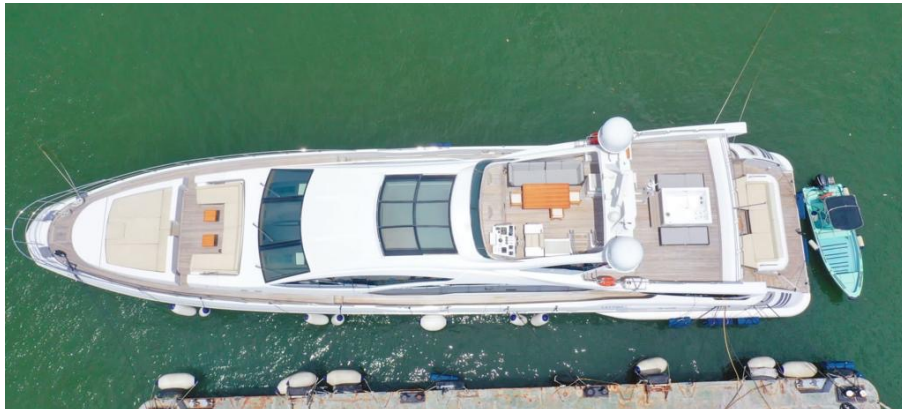

## Azimut 120 Grande

35.5m | Azimut | 2011

24 Po Chong Wan, Shum Wan Road, Aberdeen,  
Hong Kong  
Tel: +852 2555-2805  
[STARSHIPYACHTS.COM](http://STARSHIPYACHTS.COM)  
[info@starshipyachts.com](mailto:info@starshipyachts.com)

## Azimut 120 Grande

4 staterooms | 5 crew | 8 Guests

Cruising Speed	23 kn
Max Speed	36 kn
Engines	2 x MTU 16V2000M93
Length Overall	35.5m (114'8")
Beam	7.9m (25'9")
Draft	1.56m (5'11")
Gross Tonnage	255
Cabins	4+3

## Azimut 120 Grande

# TECHNICAL SPECIFICATIONS

<b>Length Overall</b>	35.5m (114'8")
<b>Beam Overall</b>	7.9m (25'9")
<b>Gross Tonnage</b>	255 GT
<b>Full Load Displacement</b>	156 t
<b>Fuel Capacity</b>	18.000 l
<b>Fresh Water Capacity</b>	3.000 l
<b>Black Water Capacity</b>	1.300 l
<b>Grey Water Capacity</b>	1.300 l
<b>Maximum Speed</b>	36 kn
<b>No max. passengers</b>	16
<b>Owner &amp; Guest Accommodation</b>	8 persons in 4 cabins
<b>Crew Accommodations</b>	5 persons in 3 cabins