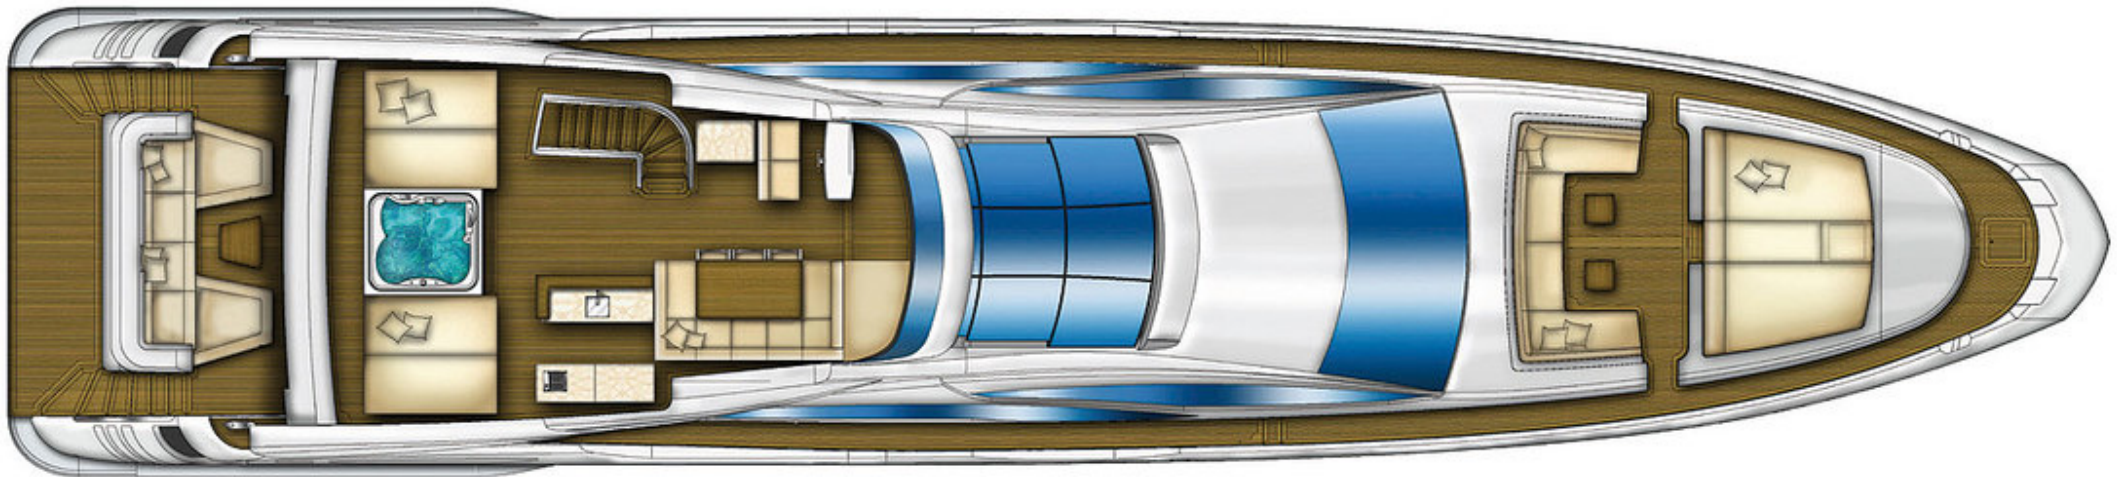

LAYOUTS

Flybridge

*Outline specification believed to be correct but not to be taken contractually*

24 Po Chong Wan, Shum Wan Road, Aberdeen, Hong Kong  
Tel: +852 2555-2805  
STARSHIPYACHTS.COM  
[info@starshipyachts.com](mailto:info@starshipyachts.com)