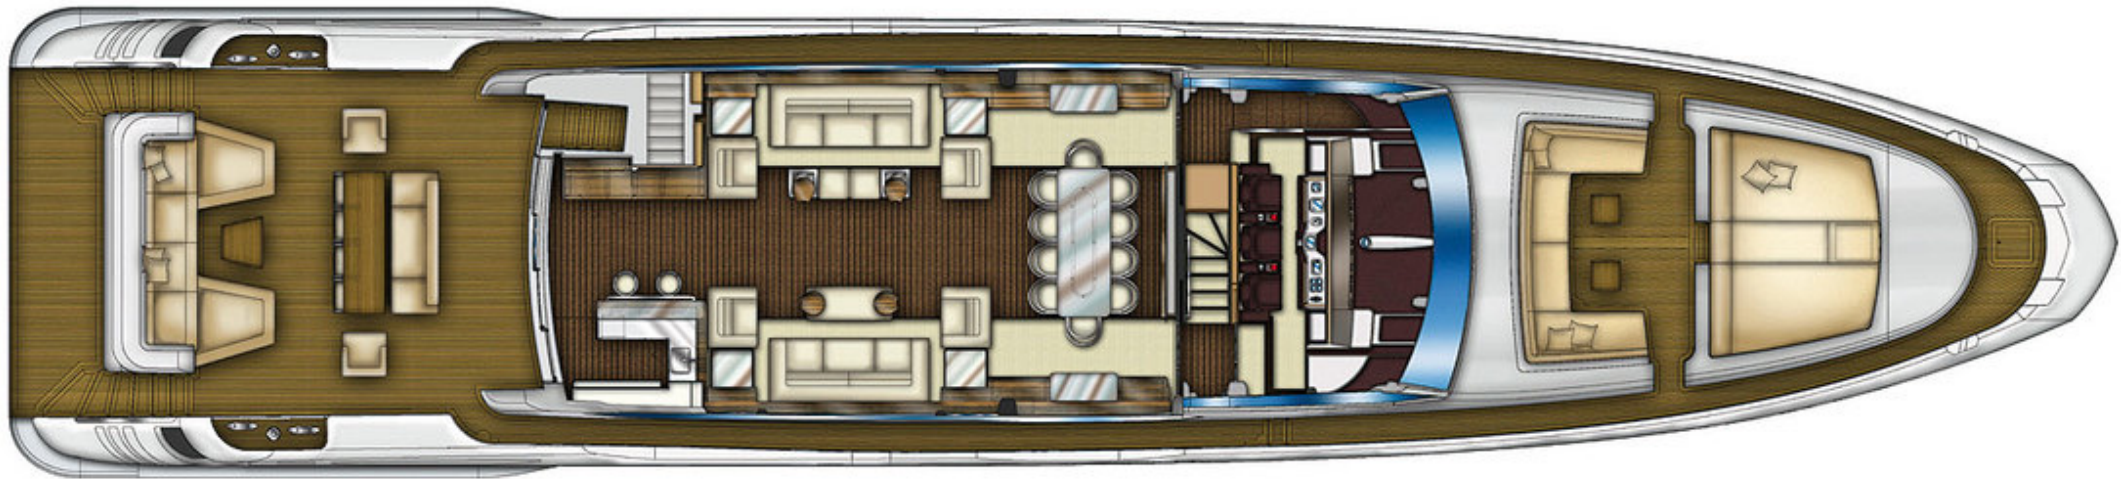

LAYOUTS

Main Deck

Outline specification believed to be correct but not to be taken contractually

24 Po Chong Wan, Shum Wan Road, Aberdeen, Hong Kong
Tel: +852 2555-2805
STARSHIPYACHTS.COM
info@starshipyachts.com