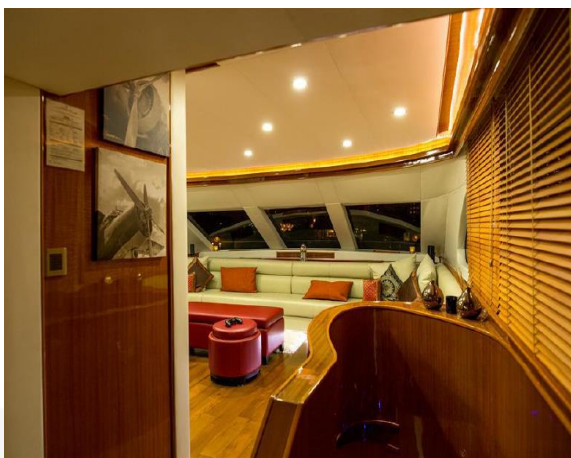

★ STARSHIP YACHTS

Starship Yachts Ltd.

Address: 24, Shum Wan Rd, Wong Chuk Hang, Aberdeen, HONG KONG

Tel :+852 2555-2805 Fax:+852 2555-2919

Email: info@starshipyachts.com