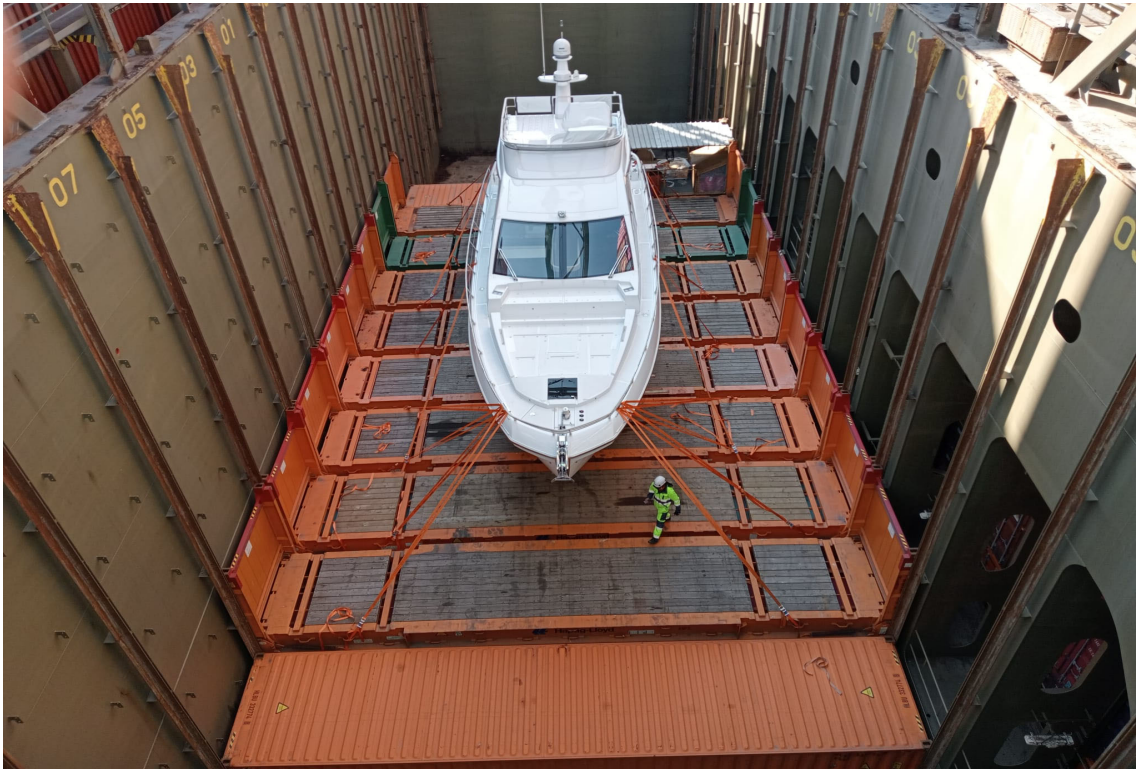

S6 Sportfly