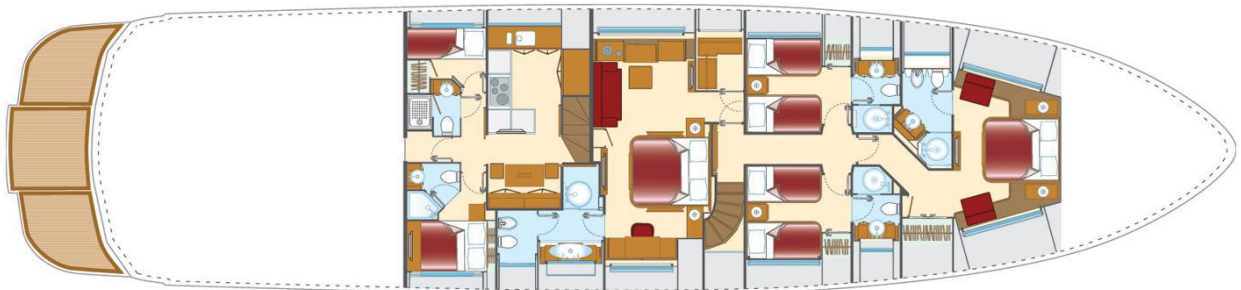

★ STARSHIP YACHTS

Starship Yachts Ltd.

Address: 24, Shum Wan Rd, Wong Chuk Hang, Aberdeen, HONG KONG

Tel :+852 2555-2805 **Fax:**+852 2555-2919

Email: info@starshipyachts.com

Upper Level

Main deck

Lower deck