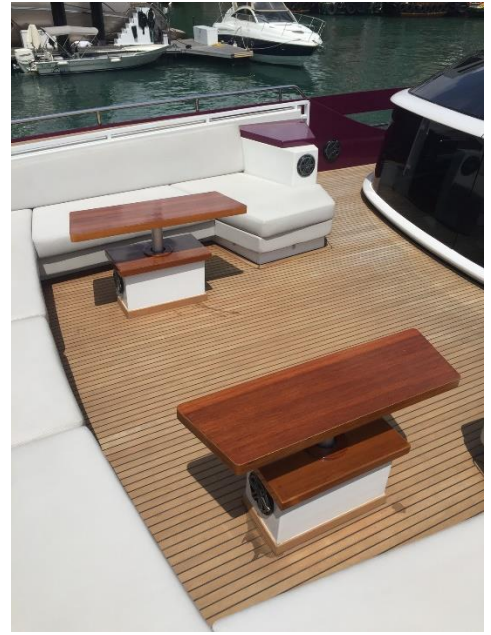

★ STARSHIP YACHTS

Starship Yachts Ltd.

Address: 24, Shum Wan Rd, Wong Chuk Hang, Aberdeen, HONG KONG

Tel :+852 2555-2805 **Fax:**+852 2555-2919

Email: info@starshipyachts.com