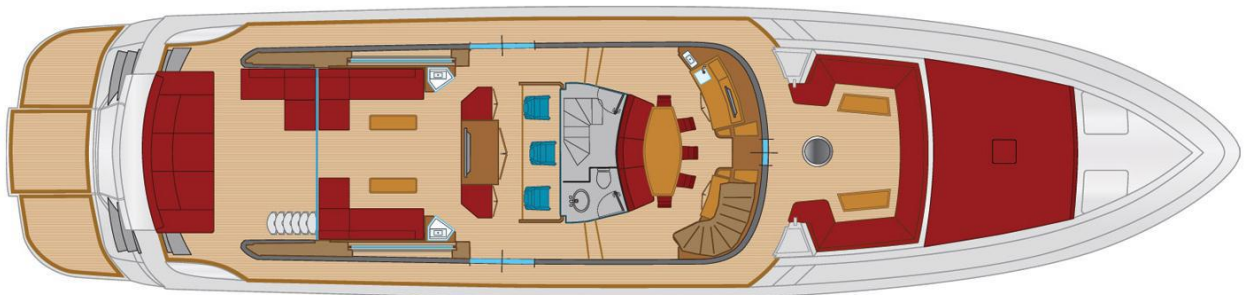

★ STARSHIP YACHTS

Starship Yachts Ltd.

Address: 24, Shum Wan Rd, Wong Chuk Hang, Aberdeen, HONG KONG

Tel :+852 2555-2805 **Fax:**+852 2555-2919

Email: info@starshipyachts.com

Upper Level

Main deck

Lower deck