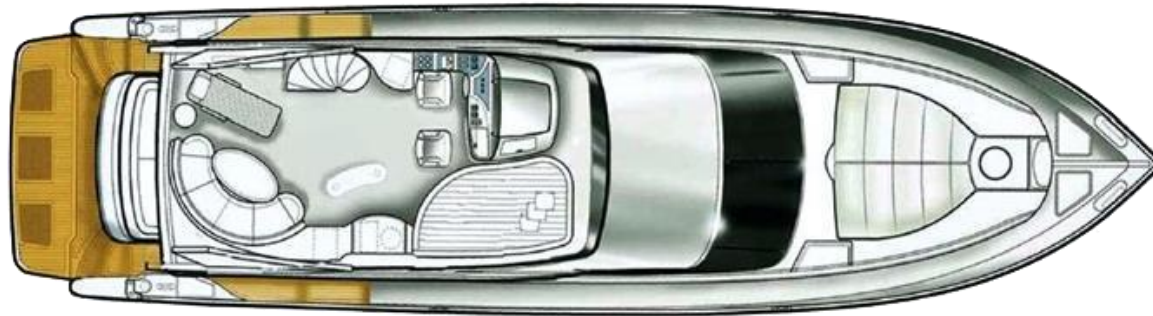

DOMINATOR
620S

DOMINATOR
620S

DOMINATOR
620S

EXTERIOR & INTERIOR LAYOUT

DOMINATOR
620S

ACCESSORIES

DOMINATOR
620S

- Hydraulic sliding bathing platform
- Tropical air-conditioning 90.000 BTU
- Upgrade generator 20 Kw
- Ice maker in salon
- Teak on stairs to fly
- Underwater lighted swim Platform
- N.2 Joystick for Follow-up in Pilothouse and Fly
- N.2 Double Racor Fuel Filters
- Stereo on fly and cabins