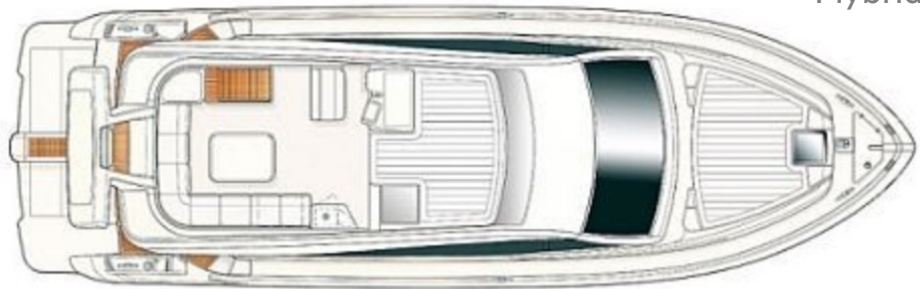

Outline specification believed to be correct but not to be taken contractually

LAYOUT | Ferretti Yachts FY510

Profile

Main Deck

Flybridge

Lower Deck

Outline specification believed to be correct but not to be taken contractually