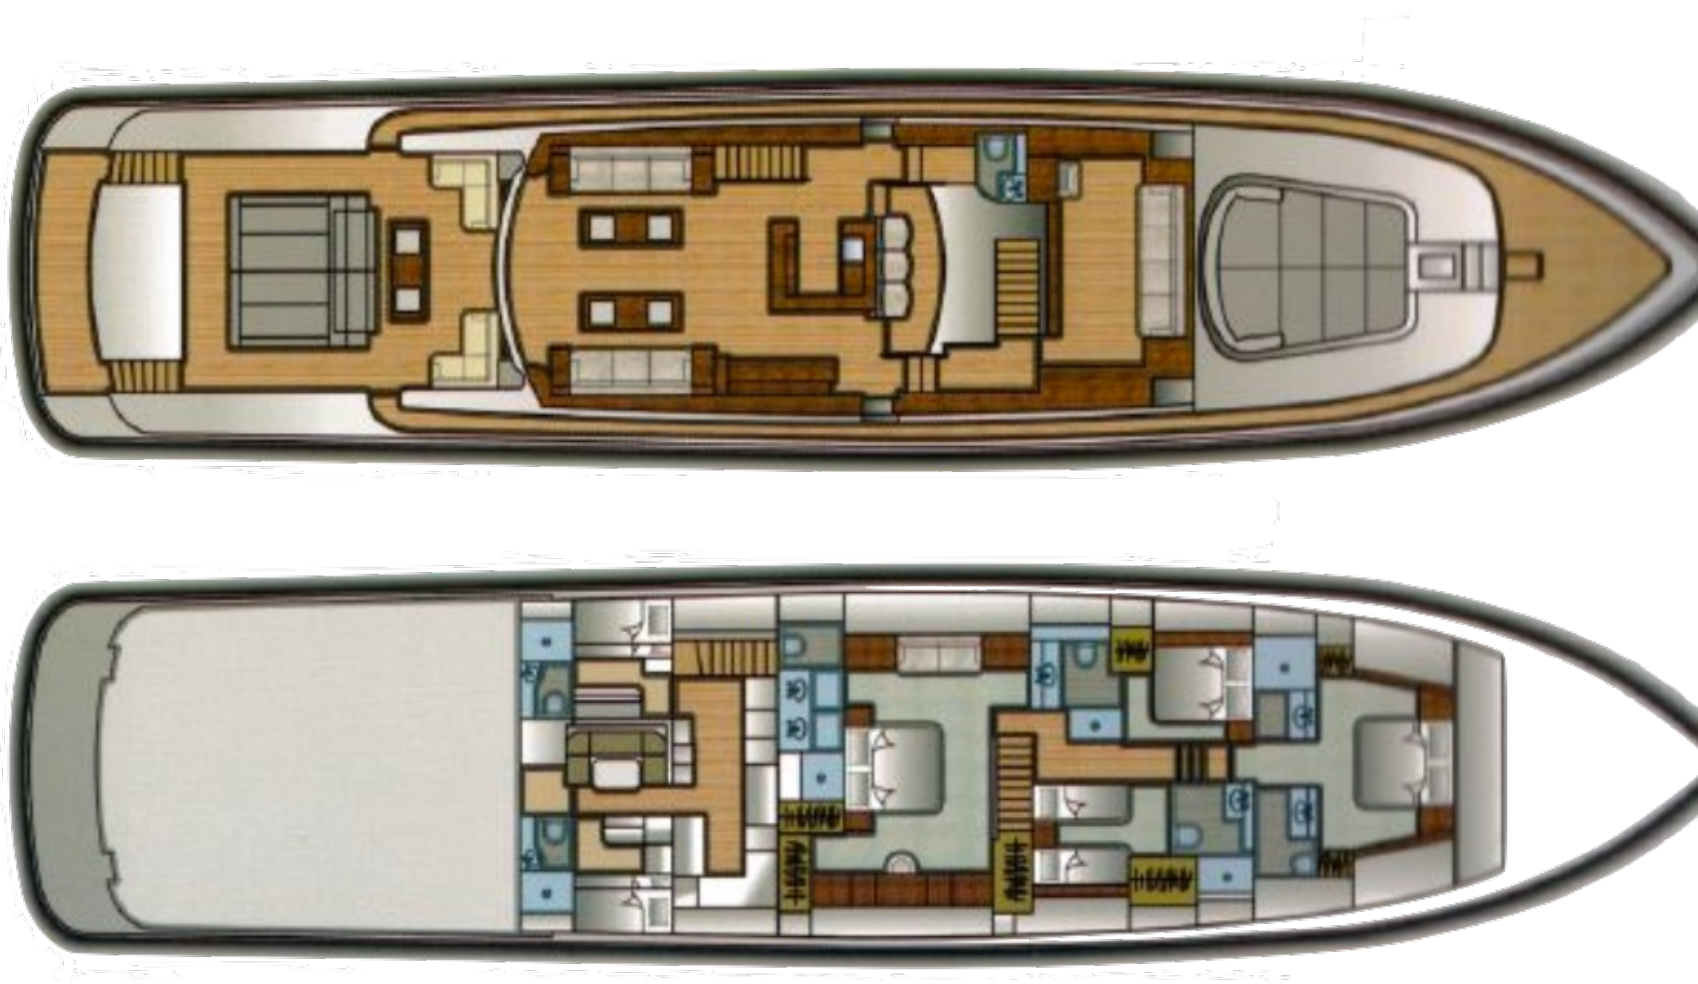

24 Po Chong Wan, Shum Wan Road, Aberdeen, Hong Kong

Tel: +852 2555-2805

STARSHIPYACHTS.COM

info@starshipyachts.com