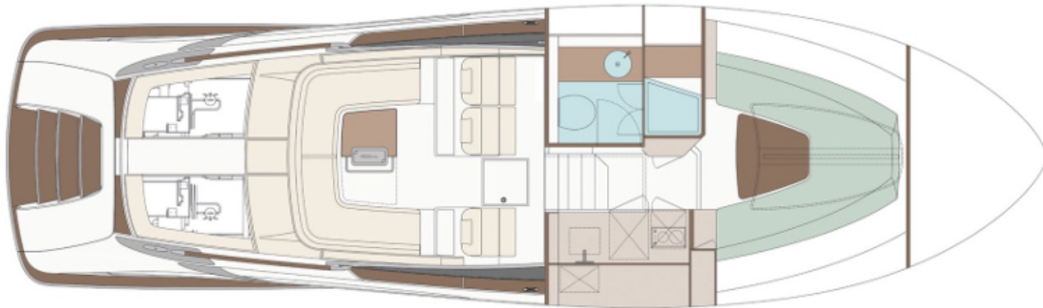

MAIN DECK

PROFILE

LOWER DECK

Outline specification believed to be correct but not to be taken contractually

ACCESSORIES | RIVA Rivamare 38

Extra Accessories:

Seakeeper Gyro Stabiliser (NG9)

Lower deck air conditioning