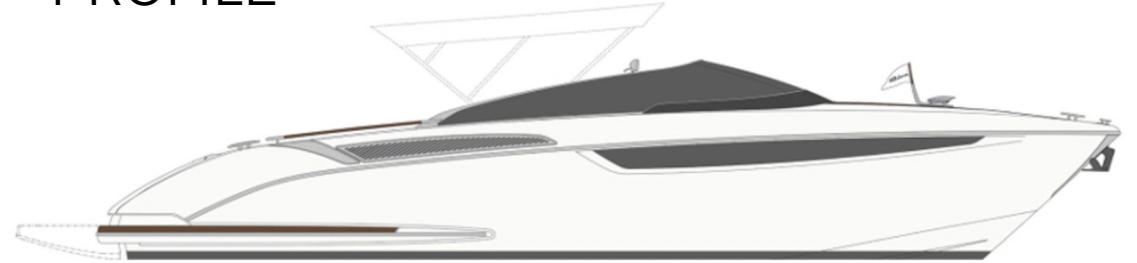

MAIN DECK

PROFILE

LOWER DECK

Outline specification believed to be correct but not to be taken contractually

ACCESSORIES | RIVA Rivamare 38

Extra Accessories:

Seakeeper Gyro Stabiliser (NG9)

Lower deck air conditioning