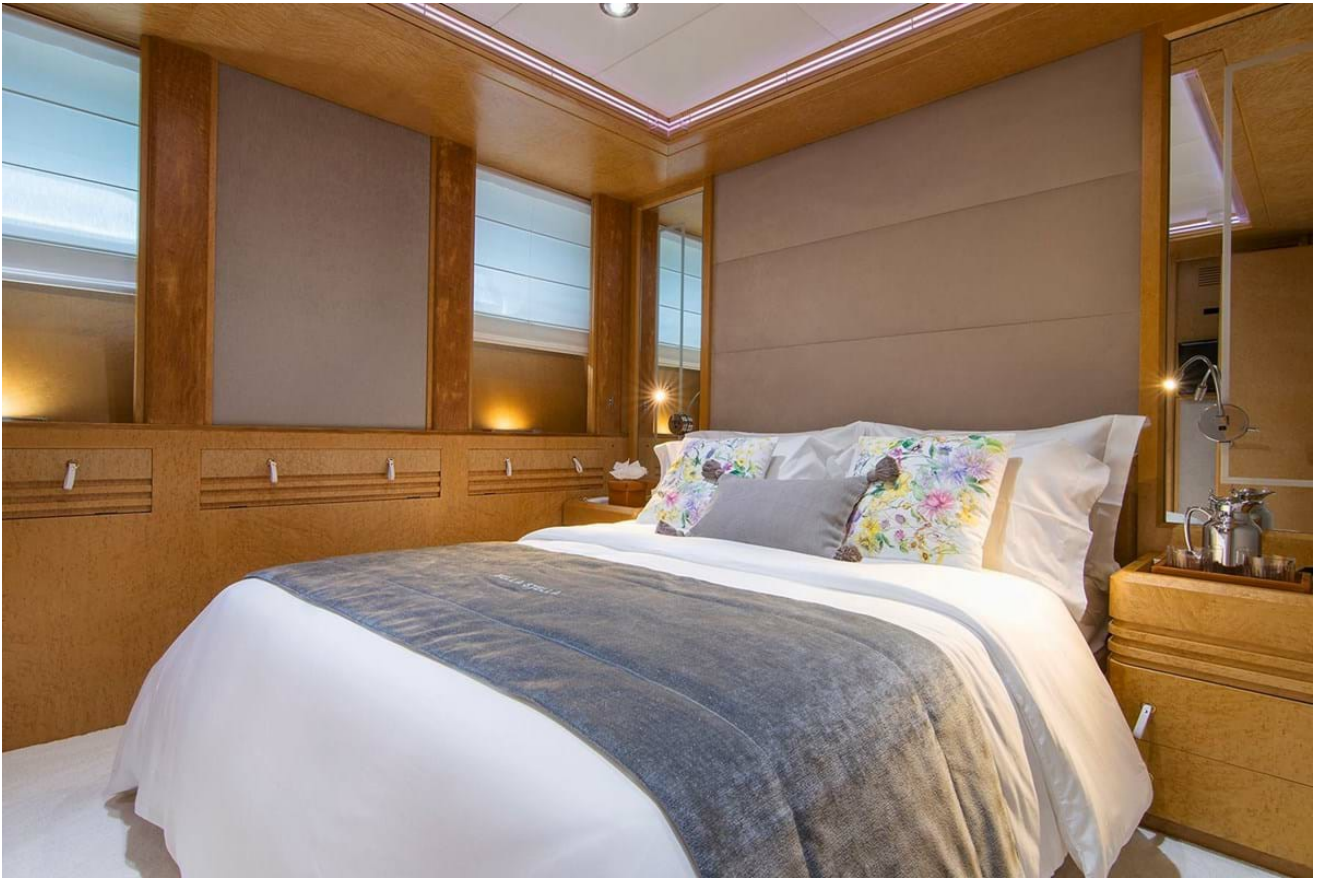

The very comfortable and accommodating seven guest cabin layout for up to 12 guests remains unique in her category and not easily surpassed by any other yachts in the area. The full beam master cabin is located on main deck with a sofa area and a full beam bathroom with a bathtub and a shower room as well as a vanity desk. She has six spacious and fully renewed cabins located on lower deck, four double and two twins.

Dining

BELLA STELLA

Master cabin

Master cabin

BELLA STELLA

Master his & hers bathroom

Master cabin vanity desk

BELLA STELLA

Double cabin

Guest bathroom

BELLA STELLA

Double cabin

Guest bathroom

BELLA STELLA

Twin cabin

Guest bathroom