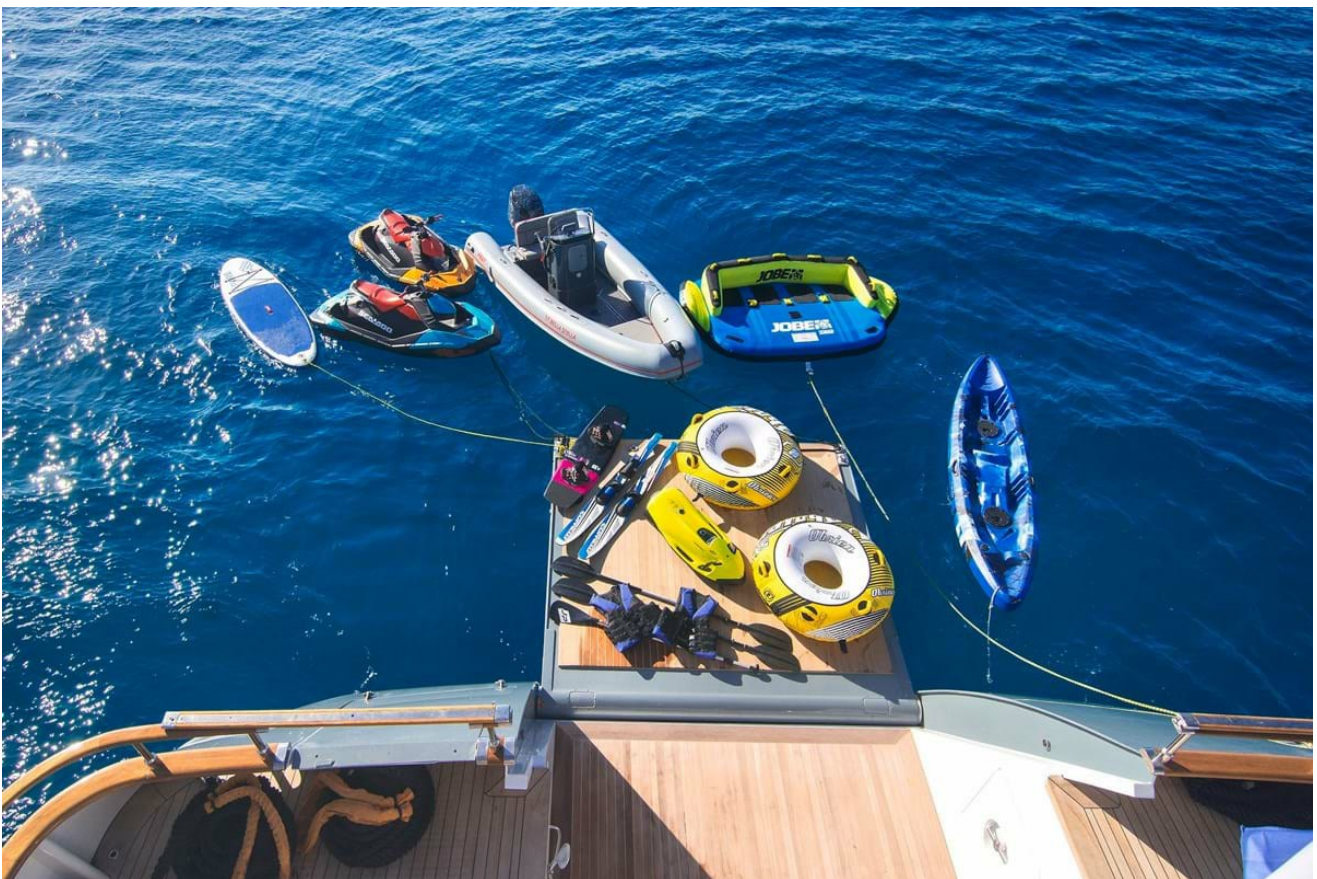

Water toys and swimming platform