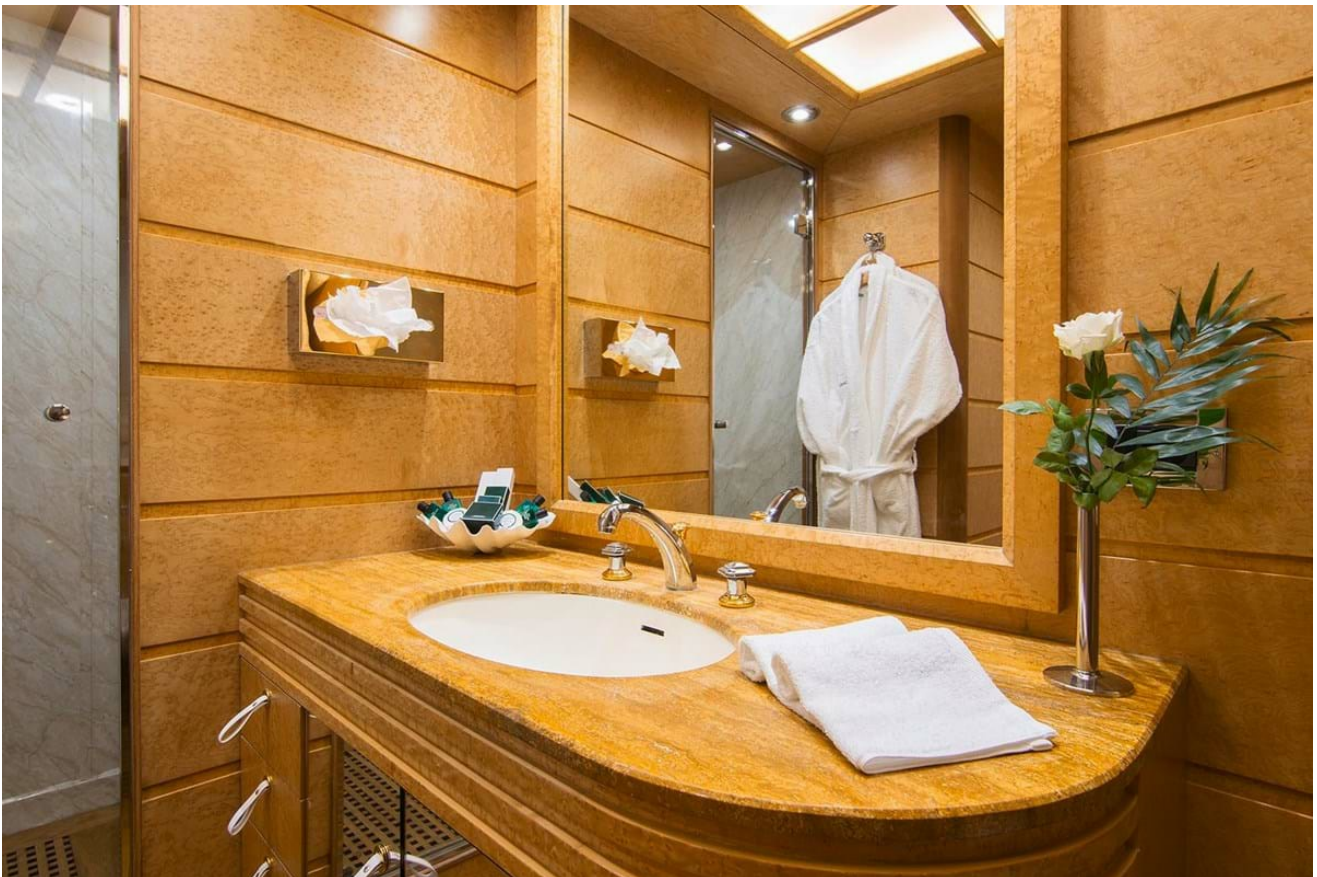

The very comfortable and accommodating seven guest cabin layout for up to 12 guests remains unique in her category and not easily surpassed by any other yachts in the area. The full beam master cabin is located on main deck with a sofa area and a full beam bathroom with a bathtub and a shower room as well as a vanity desk. She has six spacious and fully renewed cabins located on lower deck, four double and two twins.

Double cabin

Guest bathroom

BELLA STELLA

Double cabin

Guest bathroom

BELLA STELLA

Twin cabin

Guest bathroom