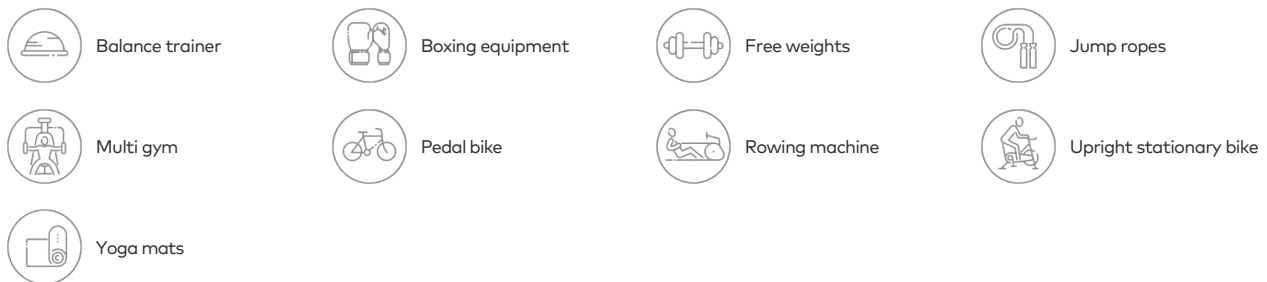

Please note that tenders, toys and fitness equipment are subject to regular upgrades and changes. Contact a Burgess broker for the latest information.