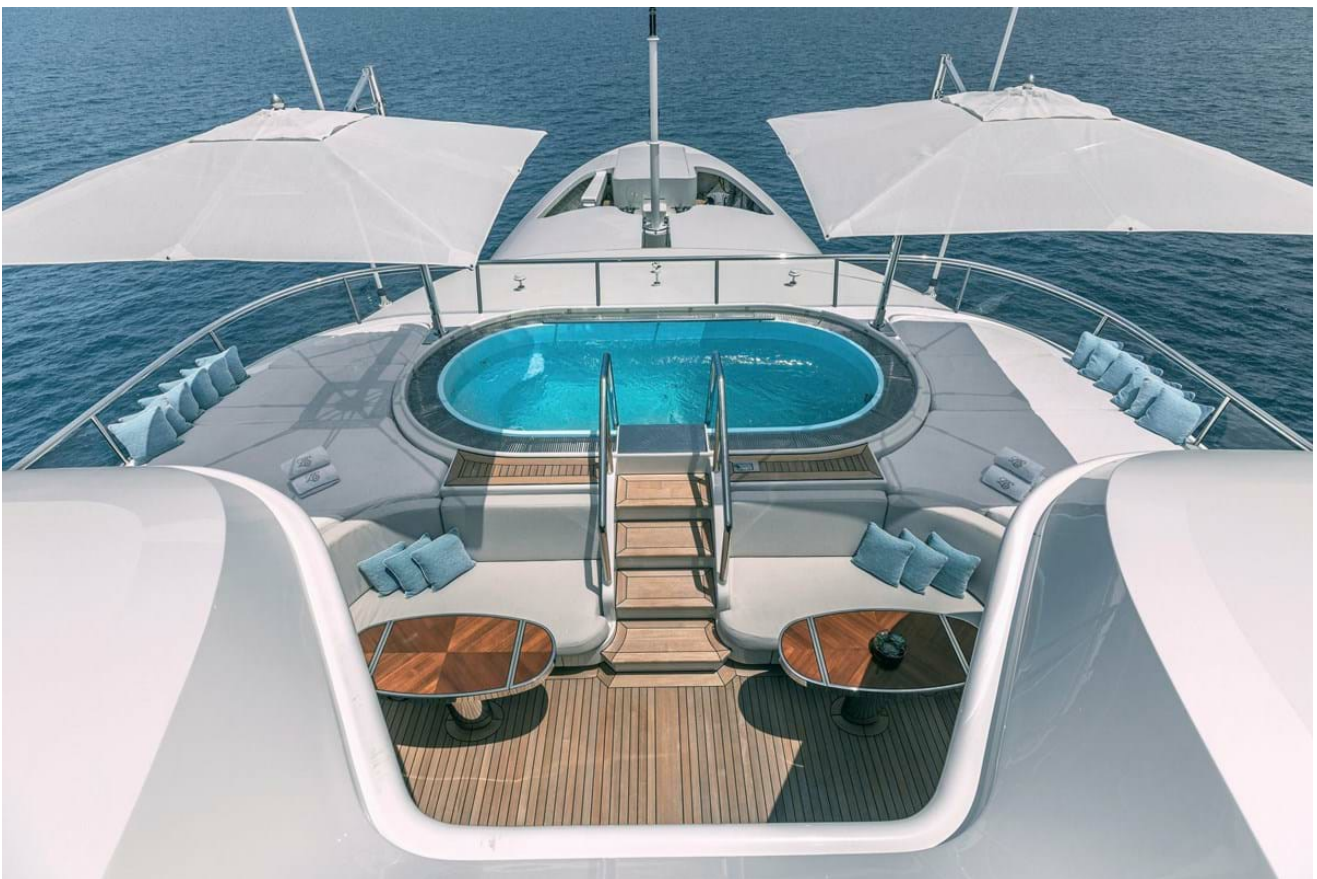

Refitted and extended by 6m (19.7ft), she sports a fabulous new 66sqm (710sqft) destination beach club. Guests will love the convivial lounge, stylish sit-up bar, rain shower and a 77in TV. Wall mounted wakeboards giving the space a relaxed surfer ambiance and there's plenty of natural light through a skylight above, three windows each side and a transom door three times larger than it used to be. Her guests can jump on and off the abundant watertoys and tenders while enjoying drinks, snacks, music, sports and movies at sea level.

The main deck aft, always a great area to spend family time, now has more space. The BBQ deck is now equipped with a large hammam as well as a heated pool. Turn on the jets and swim against the current for a gentle workout or feel the burn in the climate controlled gym. Also new is the beauty salon on the bridge deck where you can pamper yourself with massages, hair styling and beauty treatments.

Key features

Brand new beach club at sea level

Spa facilities: Turkish hammam, massage & beauty room

Fully equipped gym on the BBQ deck

Elevator serving all levels from lower to BBQ deck

Large heated pool on the sun deck

LADY E

Staff cabin

Gym

LADY E

Bridge deck aft

BBQ deck aft

LADY E

New hammam with nightlights