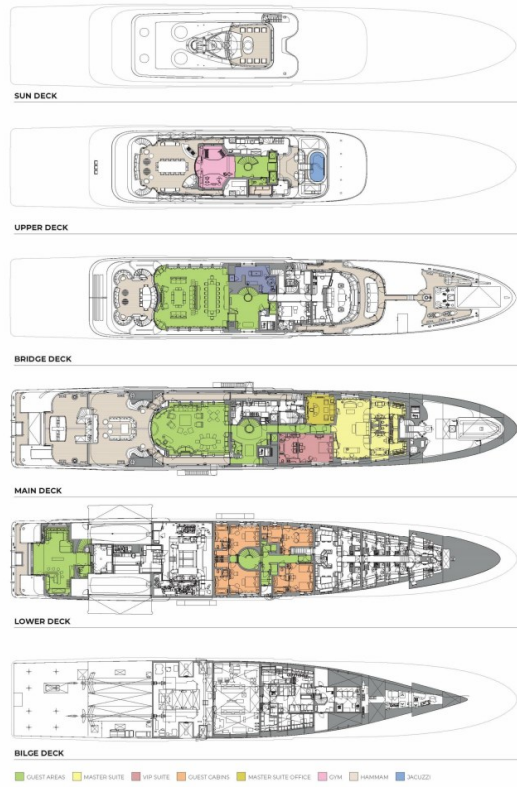

Length

74.5m (244.4ft)

Beam

11.8m (38.7ft)

Draft

3.7m (12.1ft)

Gross Tonnage

1,621

Refitted and extended by 6m (19.7ft), she sports a fabulous new 66sqm (710sqft) destination beach club. Guests will love the convivial lounge, stylish sit-up bar, rain shower and a 77in TV. Wall mounted wakeboards giving the space a relaxed surfer ambiance and there's plenty of natural light through a skylight above, three windows each side and a transom door three times larger than it used to be. Her guests can jump on and off the abundant watertoys and tenders while enjoying drinks, snacks, music, sports and movies at sea level.

BBQ deck pool

LADY E

BBQ deck pool

Sun deck

LADY E

A fabulous new 66sqm (710sqft) beach club

A fabulous new 66sqm (710sqft) beach club

LADY E

Beach club bar

Beach club - sunset set-up

LADY E

7.7m Super Air Nautique

LADY E & CHE SARA SARA

LADY E

Deck plans

INFO@STARSHIPYACHTS.COM • WWW.STARSHIPYACHTS.COM
+852 2555-2805 • 24 PO CHONG WAN, SHUM WAN RD. ABERDEEN - HK