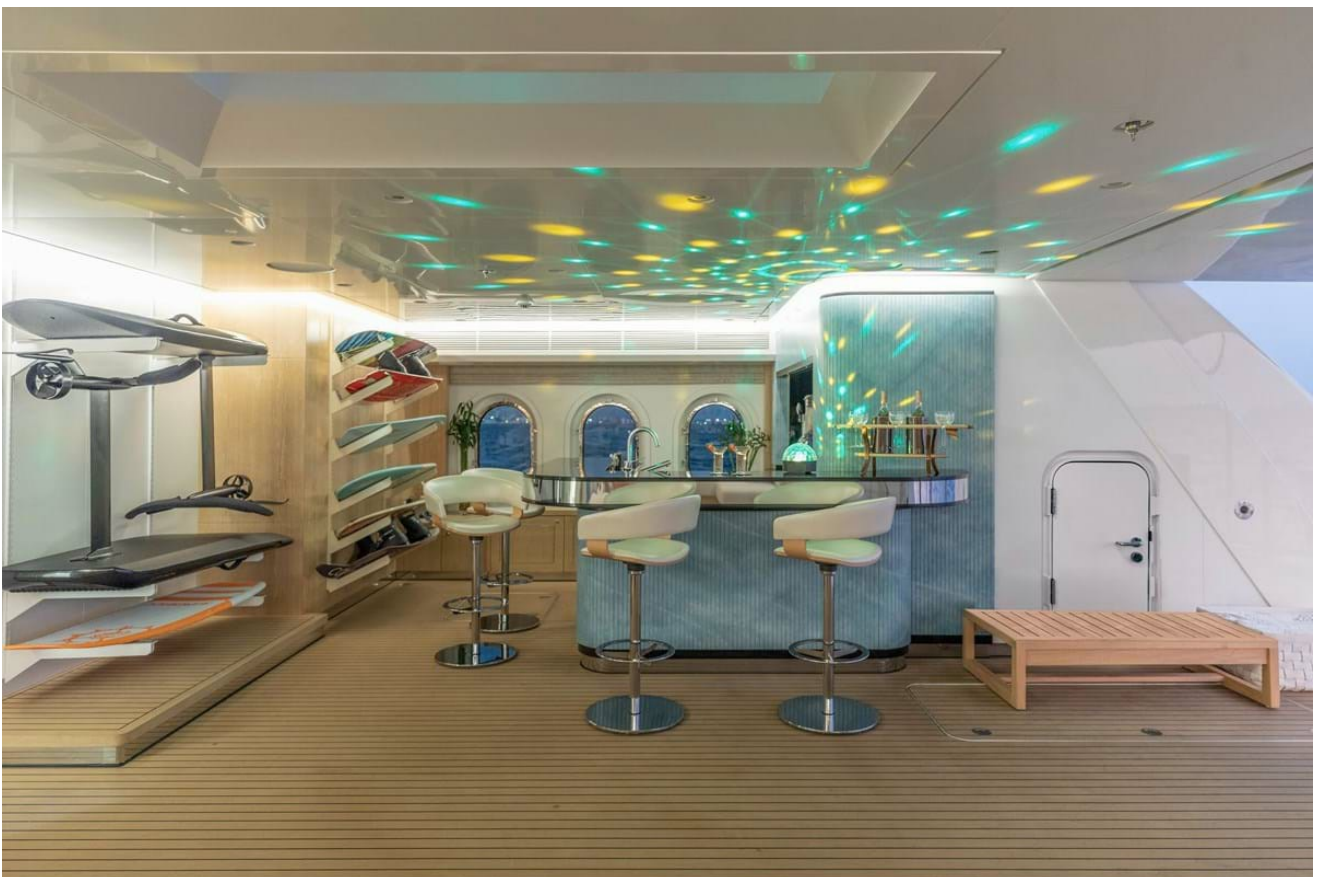

Beach club - sunset set-up