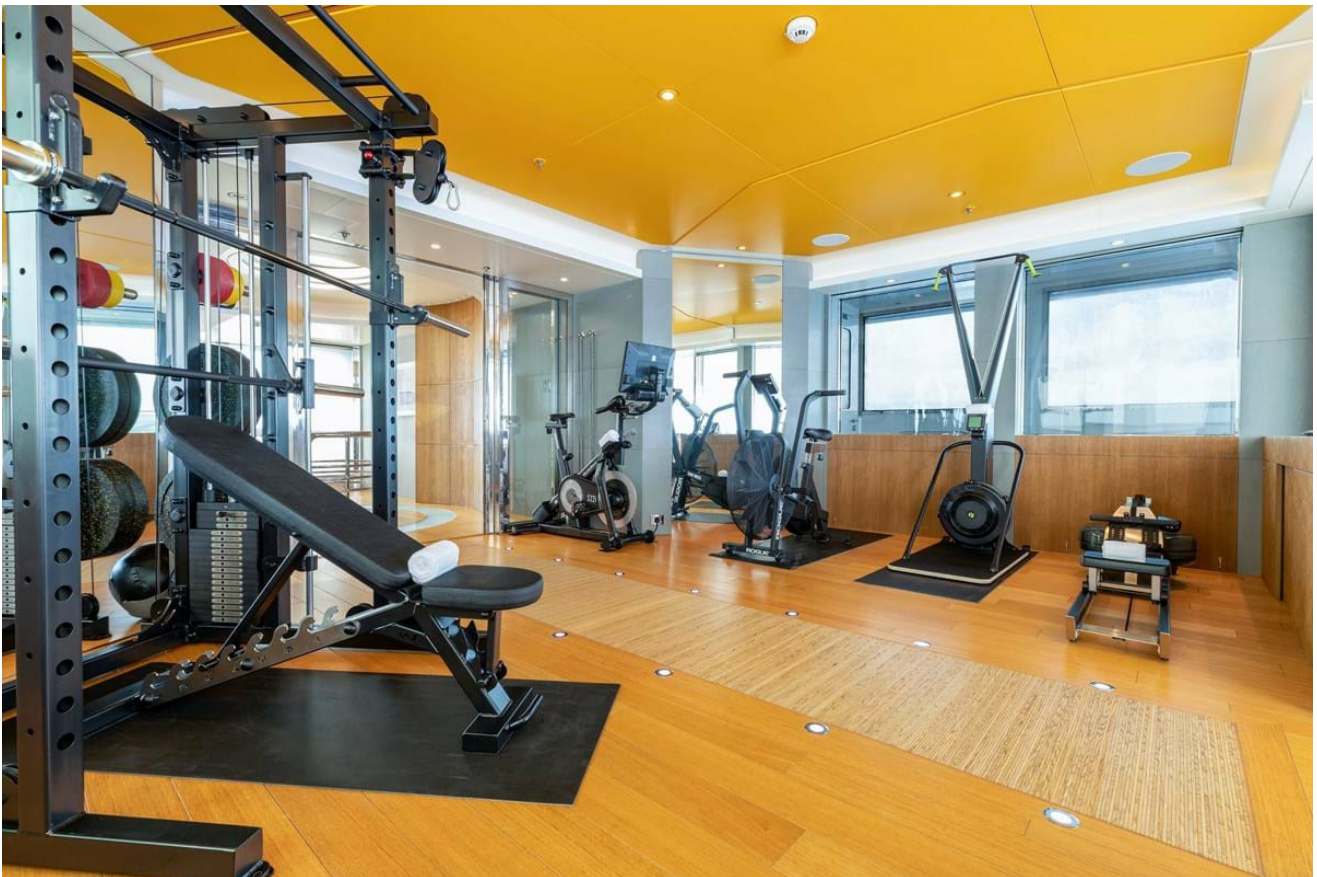

Refitted and extended by 6m (19.7ft), she sports a fabulous new 66sqm (710sqft) destination beach club. Guests will love the convivial lounge, stylish sit-up bar, rain shower and a 77in TV. Wall mounted wakeboards giving the space a relaxed surfer ambiance and there's plenty of natural light through a skylight above, three windows each side and a transom door three times larger than it used to be. Her guests can jump on and off the abundant watertoys and tenders while enjoying drinks, snacks, music, sports and movies at sea level.

The main deck aft, always a great area to spend family time, now has more space. The BBQ deck is now equipped with a large hammam as well as a heated pool. Turn on the jets and swim against the current for a gentle workout or feel the burn in the climate controlled gym. Also new is the beauty salon on the bridge deck where you can pamper yourself with massages, hair styling and beauty treatments.

Key features

Brand new beach club at sea level

Spa facilities: Turkish hammam, massage & beauty room

Fully equipped gym on the BBQ deck

Elevator serving all levels from lower to BBQ deck

Large heated pool on the sun deck

LADY E

Staff cabin

Gym

LADY E

Bridge deck aft

BBQ deck aft

LADY E

New hammam with nightlights