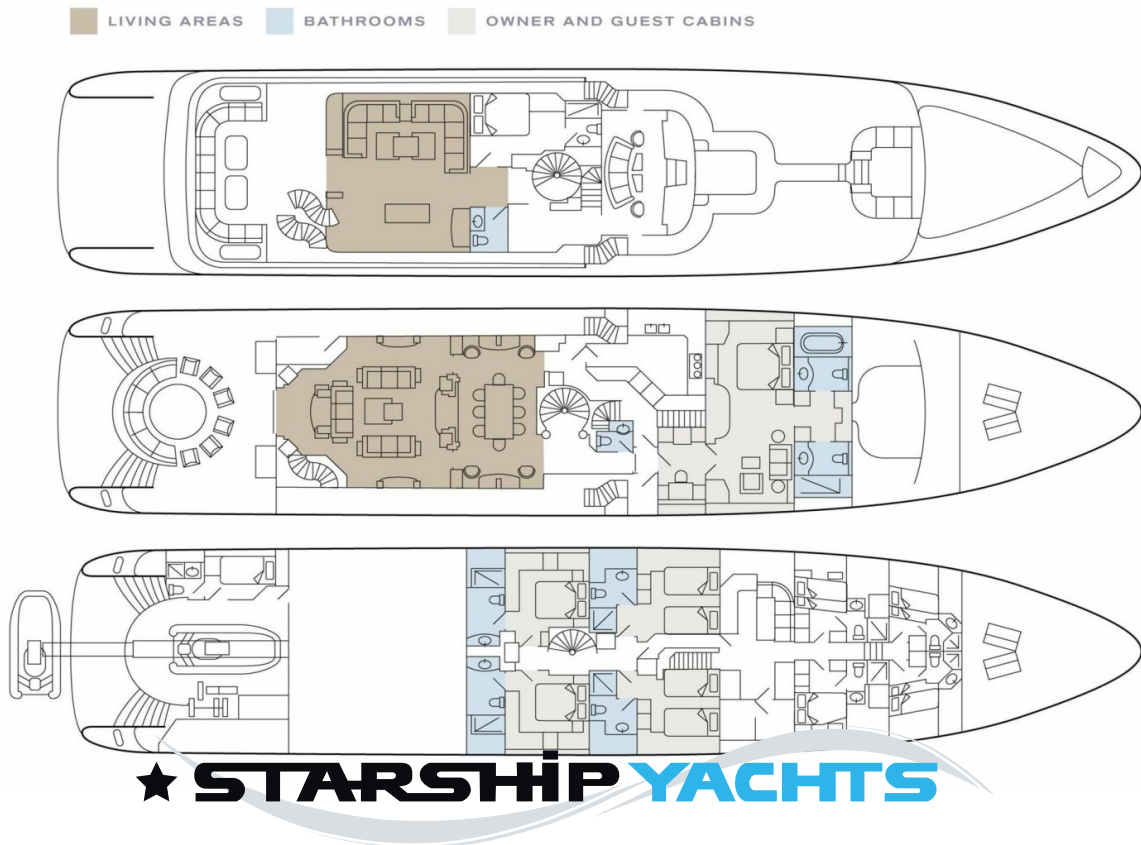

On board masseuse and spa therapist

Swim platform/watersports area with an extensive selection of watertoys

Sun deck jacuzzi

Tenders & toys

2 x Tenders

1 x Sailing dinghy

1 x Deck jacuzzi

Inflatable platform

Main deck aft

Sun deck

SILVER DREAM

Sun deck jacuzzi

Sun deck sun pads

SILVER DREAM

Overhead views

Foredeck

Stern view

SILVER DREAM

Cruising

At anchor

SILVER DREAM

Deck plans

INFO@STARSHIPYACHTS.COM • WWW.STARSHIPYACHTS.COM
+852 2555-2805 • 24 PO CHONG WAN, SHUM WAN RD. ABERDEEN - HK

INFO@STARSHIPYACHTS.COM • WWW.STARSHIPYACHTS.COM
+852 2555-2805 • 24 PO CHONG WAN, SHUM WAN RD. ABERDEEN - HK