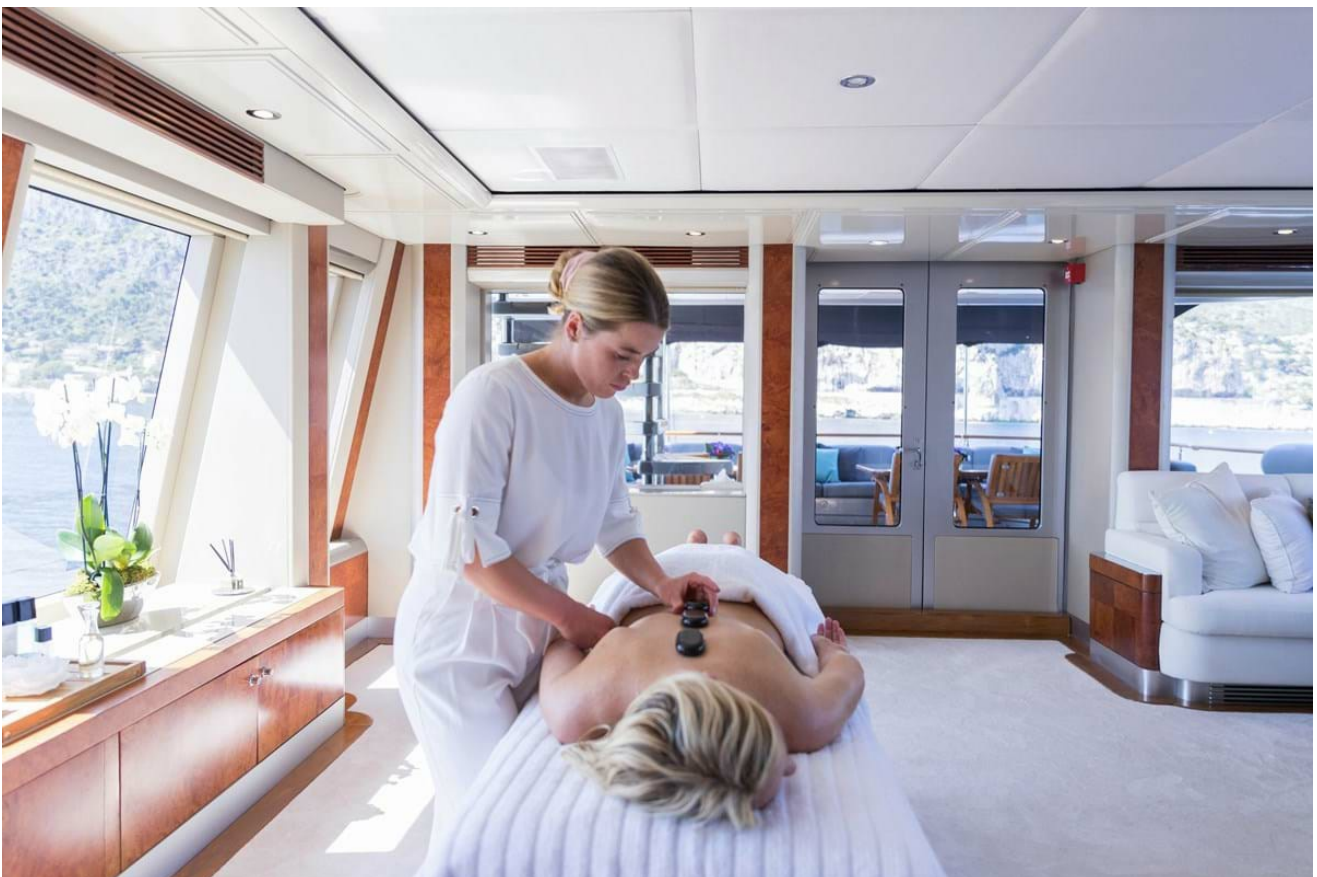

SILVER DREAM has an abundance of watertoys, guaranteeing plenty of entertainment on, above and below the waterline.

Key features

Projector screen in the sky lounge provides on board cinema experience

Gym

SILVER DREAM

Twin cabin

Sky lounge

SILVER DREAM

Sky lounge cinema screen

On board spa treatments

SILVER DREAM

Spa treatment products