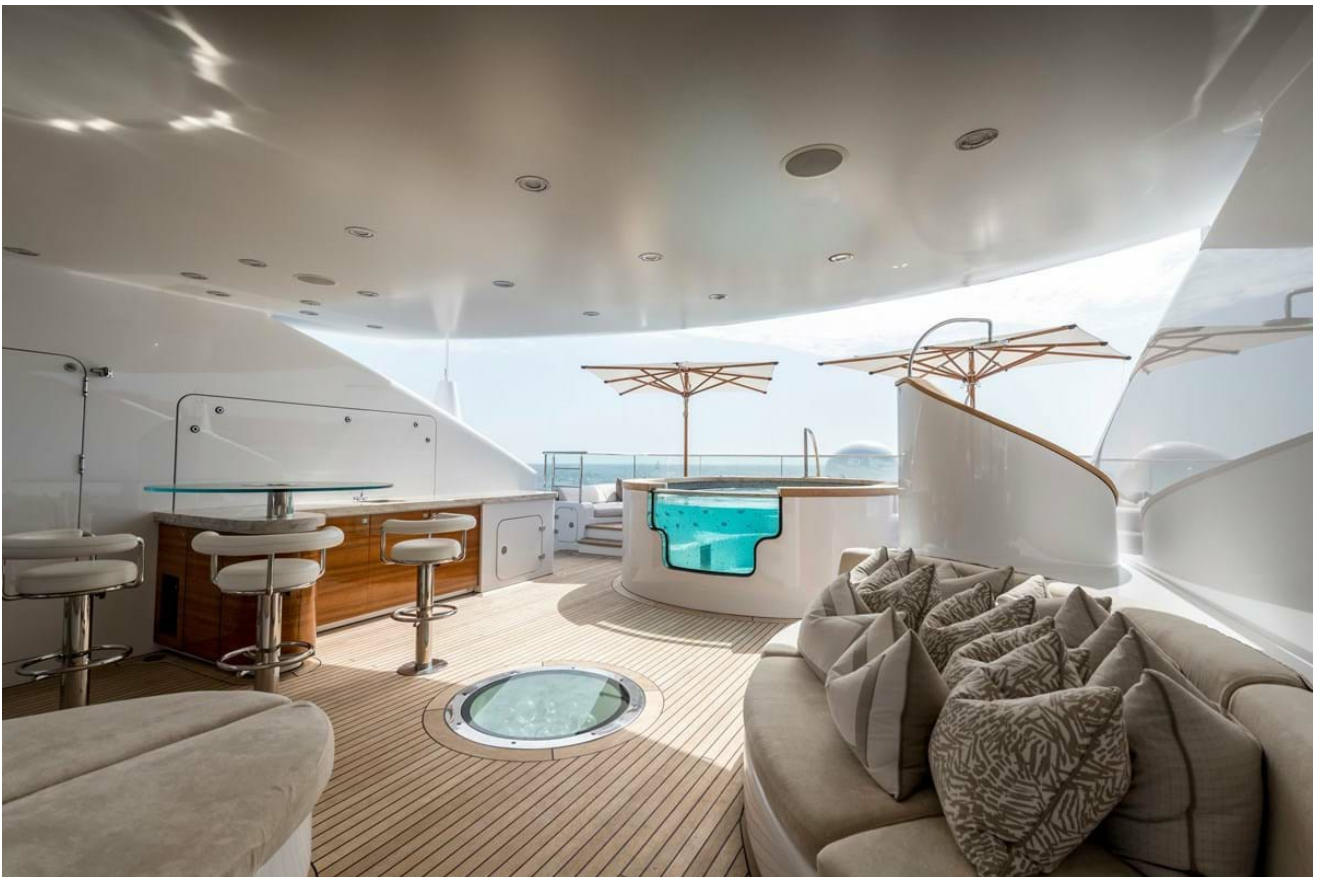

Sun deck jacuzzi