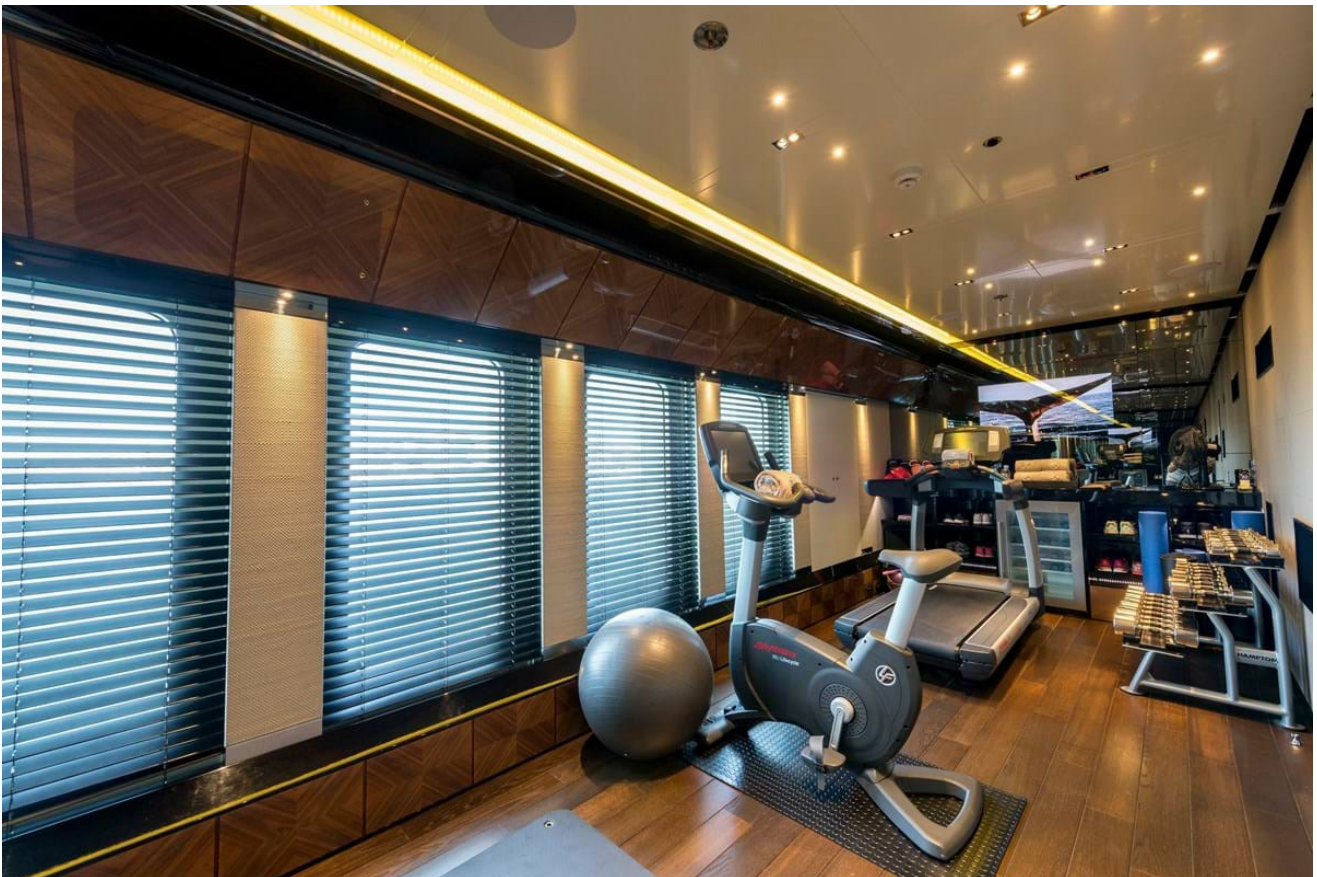

Key features

Split level master suite, en suite with Neptune bath, separate shower plus large dressing room

Massage room with masseuse and beautician on board

VIP cabin on main deck

Main deck gym with treadmill, bike, free weights, yoga equipment and much more

Twin cabin en suite

Twin cabin

TALISMAN C

Twin cabin en suite

Sky lounge

TALISMAN C

Sky lounge

Gym