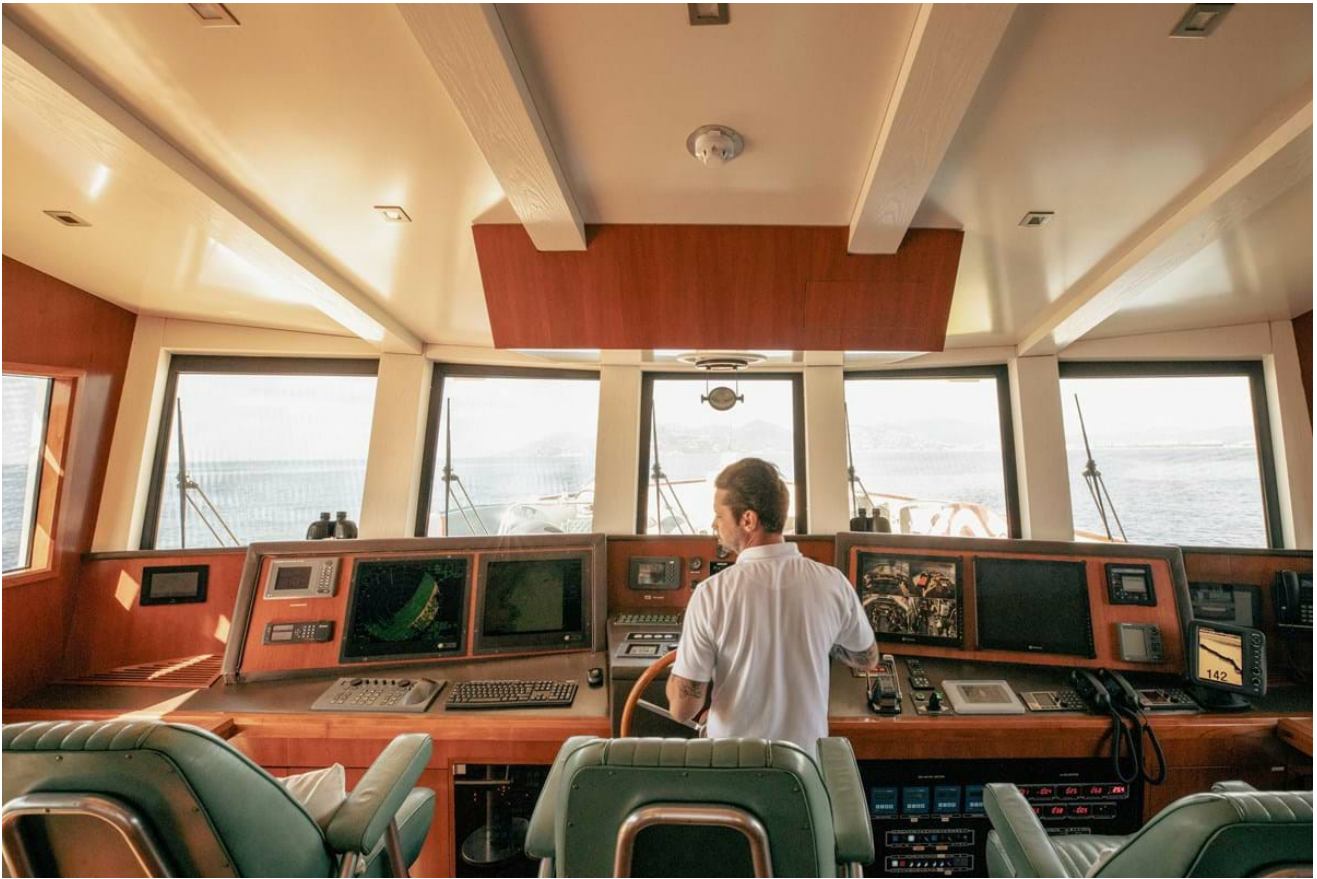

W EXPLORER

Wheelhouse