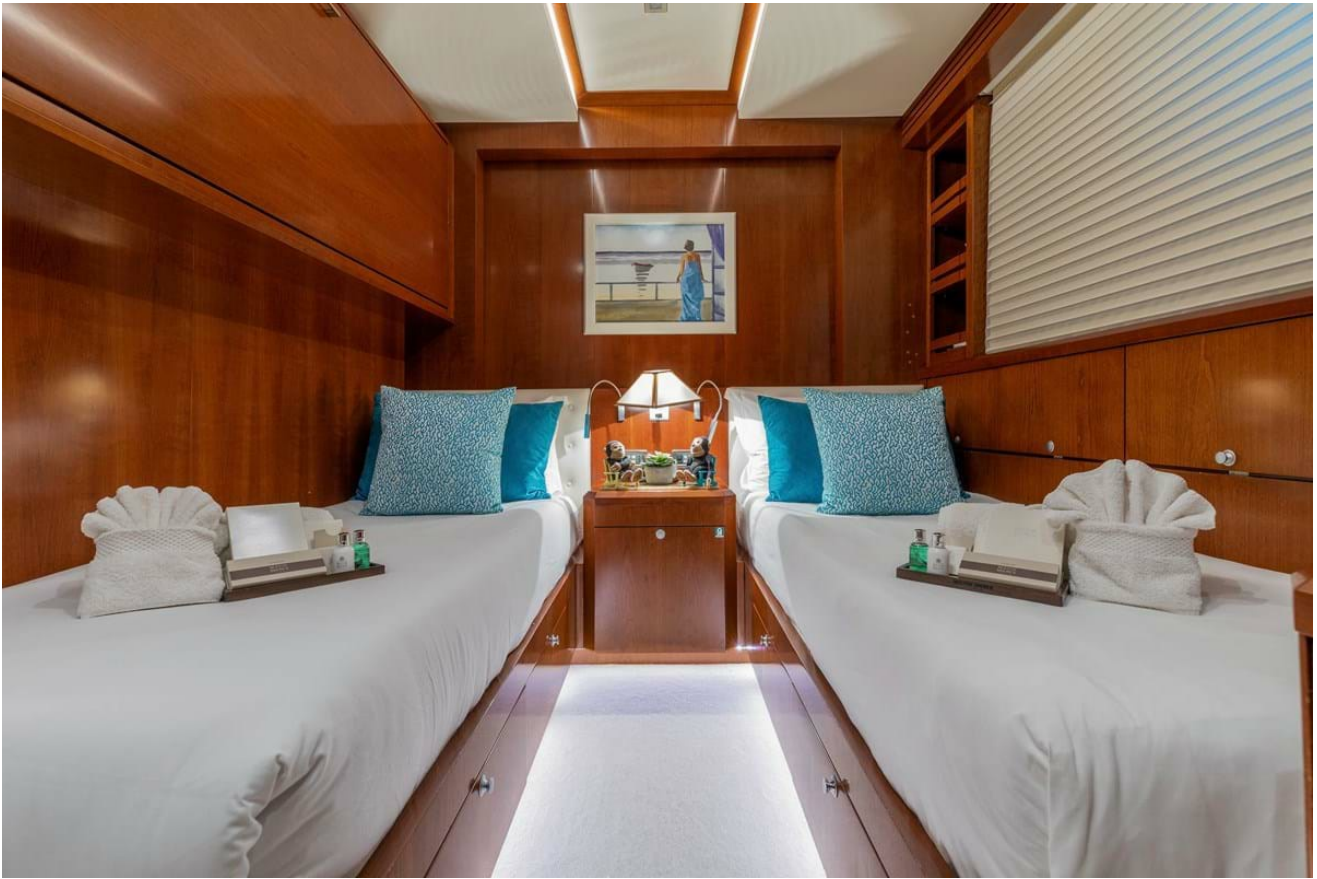

W EXPLORER

Twin cabin with pullman