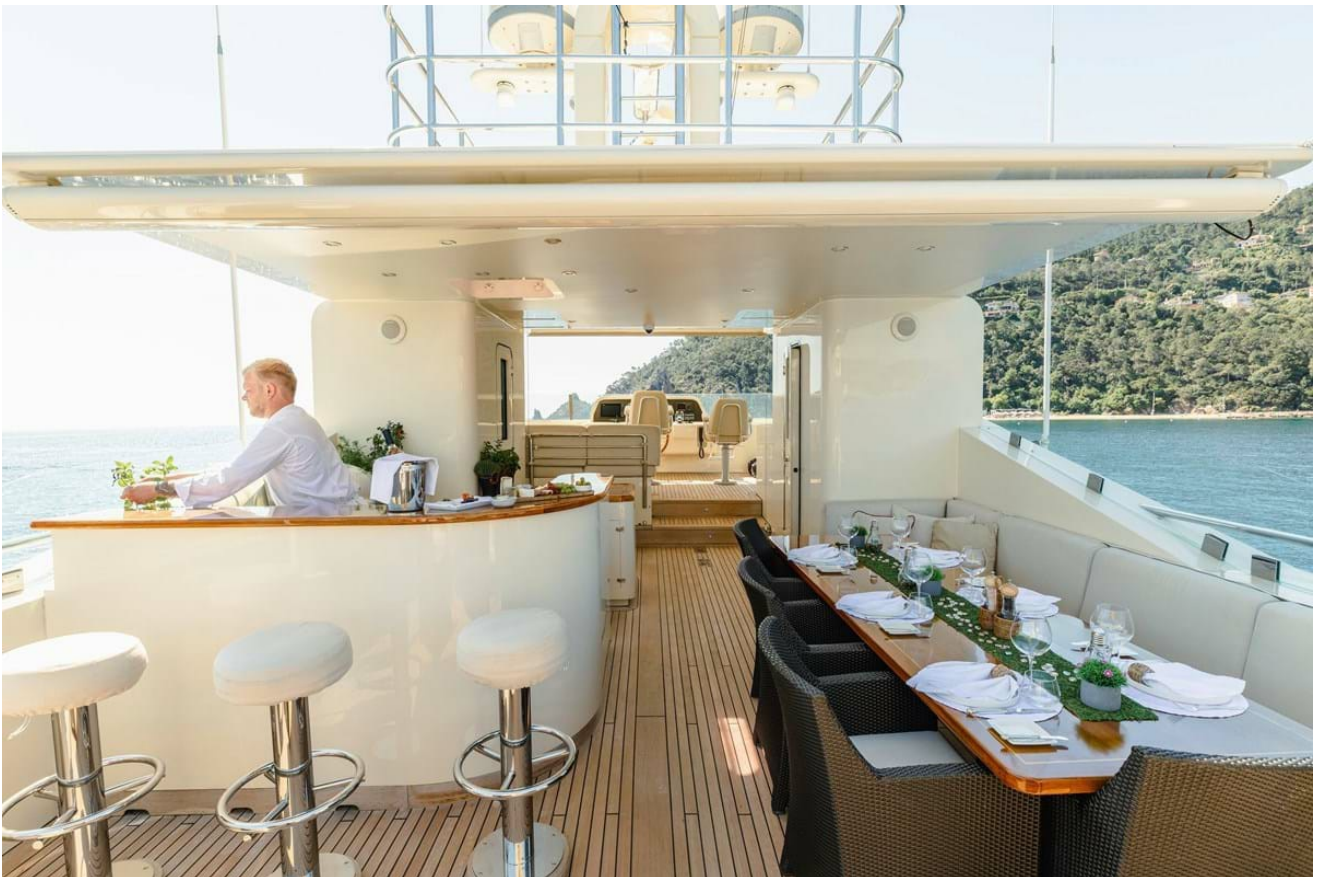

Sun deck bar and dining