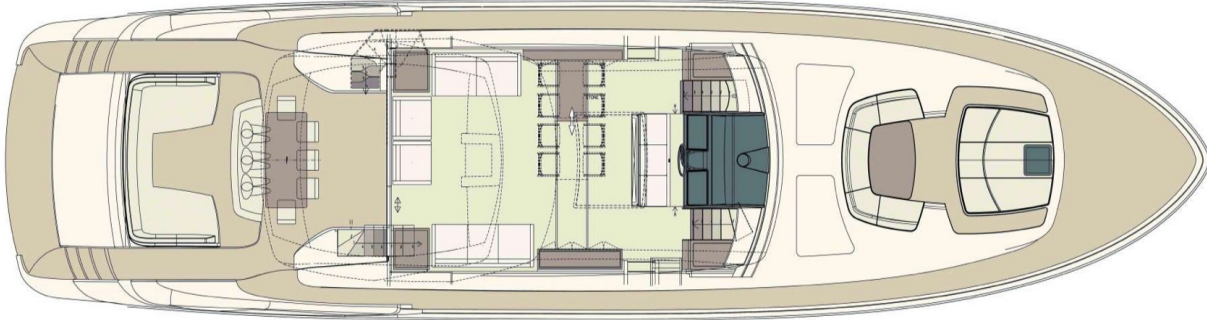

# EXTERIOR & INTERIOR LAYOUT

*Riva*

ACCESSORIES

*Riva*

- TROPICAL AIR CONDITIONING 180.000 BTU 2X27 KW
- STERN THRUSTER HYDRAULIC 40 HP
- THIRD HELM STATION (BOW AND STERN THRUSTER INSTALLED)
- BIMINI WITH MANUAL DEVICE IN DINETTE (SOFA) BOW
- FULLY EQUIPPED INSTRUMENTATION FLY DASHBOARD
- SAT ANTENNA KVH M7 WITH N.2 INTERN DECORDER
- MODIFIED SALON WITH ADDITIONAL SOFA
- PILOT SEAT UPGRADE FROM STANDARD
- TV 40" MASTER CABIN
- ANTIROLLING GYRO 2X4000