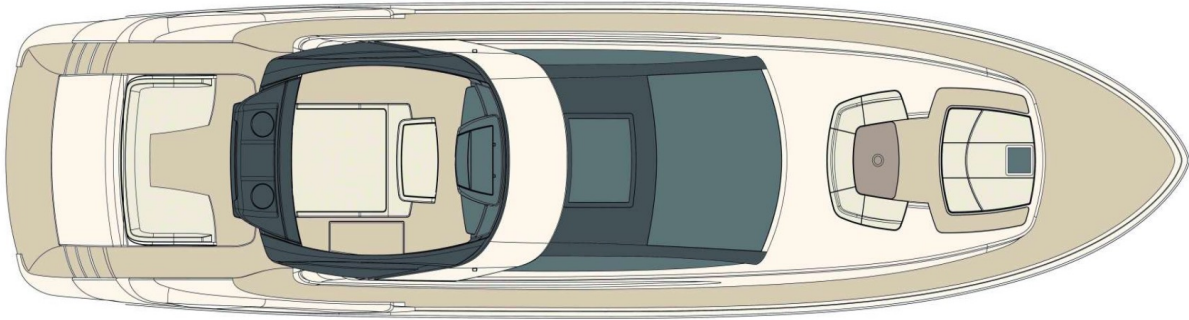

# EXTERIOR & INTERIOR LAYOUT

*Riva*

ACCESSORIES

*Riva*

- TROPICAL AIR CONDITIONING 180.000 BTU 2X27 KW
- STERN THRUSTER HYDRAULIC 40 HP
- THIRD HELM STATION (BOW AND STERN THRUSTER INSTALLED)
- BIMINI WITH MANUAL DEVICE IN DINETTE (SOFA) BOW
- FULLY EQUIPPED INSTRUMENTATION FLY DASHBOARD
- SAT ANTENNA KVH M7 WITH N.2 INTERN DECORDER
- MODIFIED SALON WITH ADDITIONAL SOFA
- PILOT SEAT UPGRADE FROM STANDARD
- TV 40" MASTER CABIN
- ANTIROLLING GYRO 2X4000