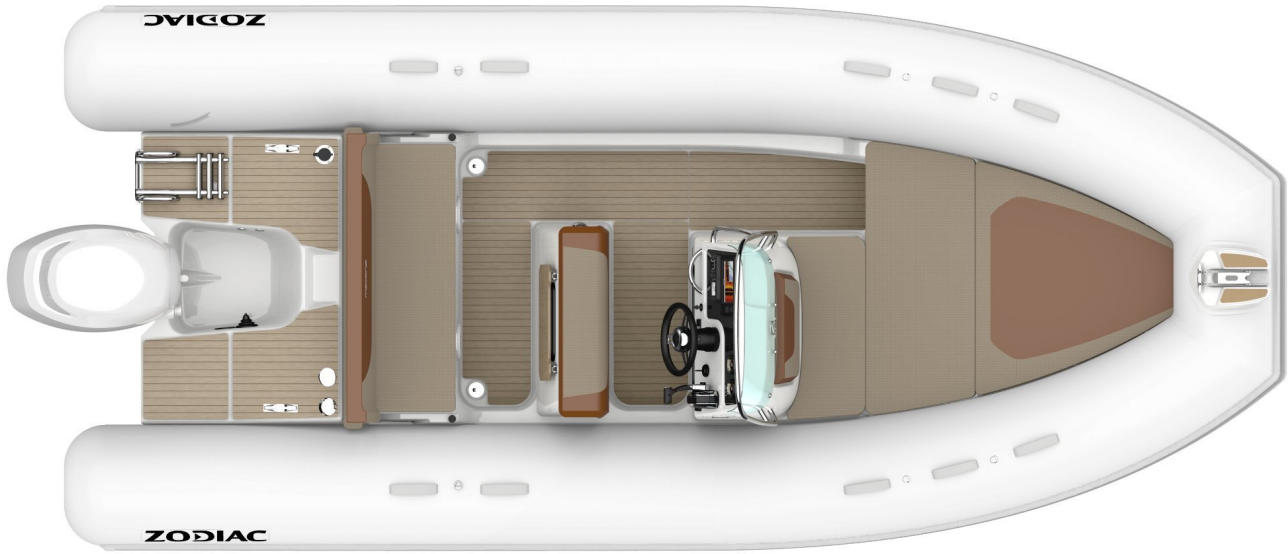

### IDLENESS

Perfect for a long break at sea, the Medline is a true private beach thanks to its spaces converted to Sun deck. Created for long daily trips, the Medline range belongs to the new generation of Zodiac boats : RIB clearly relax-oriented. Their design allows to transform the deck in a large sun deck, thus creating a 'private beach' area. "

### PLEASURE

Including 5 boats, the Medline range has been redesigned by setting an absolute priority : its easy use ashore, at mooring, and at sea. The size and weight of each model have been optimized to get an excellent weight-to-power ratio in order to choose a moderate engine, and simplify maneuvers at lowering and storage.

### VERSIONS

- MEDLINE 580 : White
- MEDLINE 580: Dark Grey
- MEDLINE 580: Dark Grey NEO Tube
- MEDLINE 580: White NEO Tube

## STANDARD EQUIPMENT

**HULL & DECK:** 1 Bow D Ring , 1 Self-Bailer.

**COMFORT:** Aft Folding Backrest to turn into Sunbathing ,  
Boarding Ladder w/ Handle , Bow Sunbathing, Hydraulic Steering, Leaning Post.