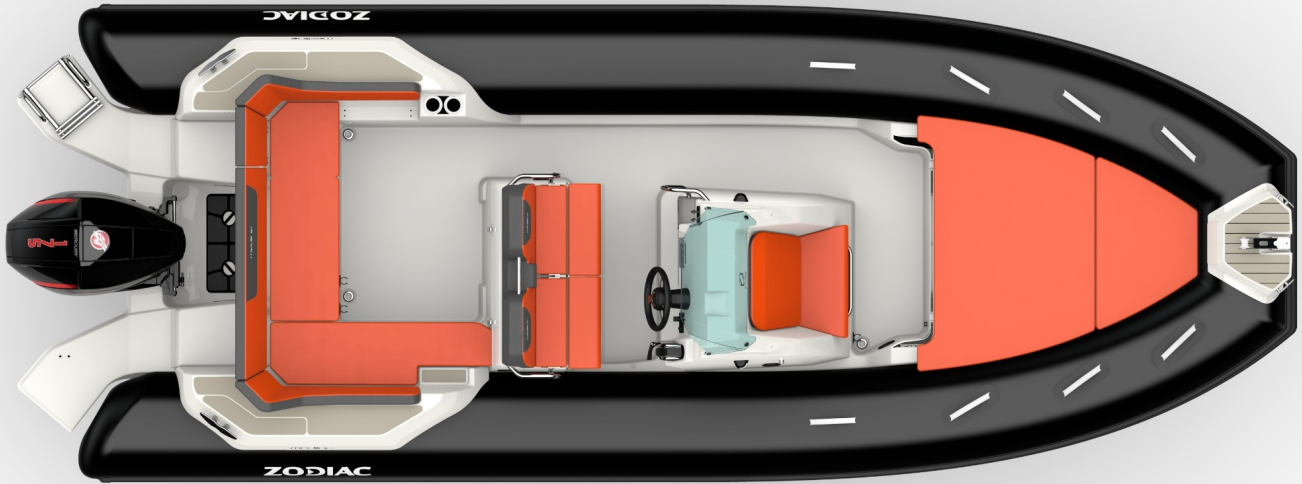

NEW

Only one program : Pleasure ! It has been created for your wishes of escape, the Medline 6.8 is THE perfect boat to share precious moments with your family and friends. Designed to enjoy friendly days at sea, full of emotions. It will delight anyone with its exclusive comfort and its onboard security. Icing on the cake : its iconic hull provides a high stability even on a rough sea.

TECHNICAL FEATURES

OVERALL LENGTH (m-ft)	6.88m-21'8"	SCHAFT	XL
INSIDE LENGTH (m-ft)	6.34m-20'8"	MAXIMUM ALLOWED POWER (HP)	250
OVERALL BEAM (m-ft)	2.54m-8'4"	MAX. ALLOWED ENGINE WEIGHT (Kg-Lbs)	300-661,3
INSIDE BEAM (m-ft)	1.39m-4'7"	HULL LENGTH (m - ft)	6m-19'8"
TUBE DIAMETER (m-ft)	0,57-1'11"	HULL WIDTH (m - ft)	1.8m-5'11"
WEIGHT (Kg-Lbs)	950-2094	HULL HEIGHT (m - ft)	2.04m-6'8"
NUMBER OF PASSENGERS (CAT. C)	14	DEADRISE	24th
MAXIMUM PAYLOAD (CAT. C) (Kg-Lbs)	1910-4211	TANK (L - Gal)	200-52,8
NUMBER OF WATERTIGHT COMPARTMENTS	5		

STANDARD EQUIPMENT

HULL & DECK: 200L Integrated Fuel Tank, 4 Cleats, 5 Lockers, Bow Locker, Modern Console w/ Integrated Front Seat, Platforms x2, Self Bailing Cockpit, Ski & Wakeboard Locker, Tilting Bolster, Windshield, Wings.

COMFORT: 2 USB Plugs, Boarding Ladder w/ Handle, Bow Sunbathing (1.37m Width, 1.41m Length), Cup Holders.

Easy Access Aft Platforms, Hydraulic Steering, Rear U-Lounge w/ 2 Benches + Folders, Smartphone Storage.