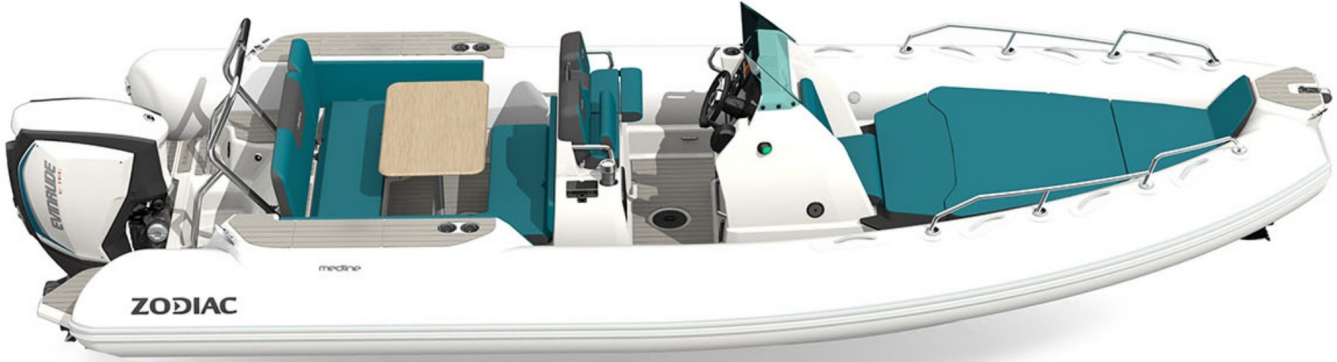

**NEW**

Perfect for long trips on the sea, the medline is a true private oasis thanks to its transformable surface, which can be transformed into a sunbathing area. Created for long day trips, the medline range is part of the new generation of Zodiac boats: rigid-hulled inflatable openly oriented towards leisure. The arrangement allows to transform the deck into a vast sun lounger, to create a "private oasis" area.

**TECHNICAL FEATURES**

OVERALL LENGTH (m-ft)	7.34m -24'1"	NUMBER OF WATERTIGHT COMPARTMENTS	5
INSIDE LENGTH (m-ft)	6.16m -20'3"	SCHAFT	XL
OVERALL BEAM (m-ft)	2.9m -9'6"	MAXIMUM ALLOWED POWER (HP)	300
INSIDE BEAM (m-ft)	1.67m -5'6"	MAX. ALLOWED ENGINE WEIGHT (Kg-Lbs)	385 - 849
TUBE DIAMETER (m-ft)	0.6m -1'12"	DESIGN CATEGORY	B-C
WEIGHT (Kg-Lbs)	1150 - 2525	HULL LENGTH (m - ft)	6.45m -21'2"
NUMBER OF PASSENGERS (CAT. C)	16	HULL WIDTH (m - ft)	2.15m -7'1"
NUMBER OF PASSENGERS (CAT. B-C)	6	HULL HEIGHT (m - ft)	2.2m -7'3"
MAXIMUM PAYLOAD (CAT. C) (Kg-Lbs)	1730 - 3814	DEADRISE	22°
MAXIMUM PAYLOAD (CAT. B) (Kg-Lbs)	980 - 2167	TANK (L - Gal)	300L -80Gal

**VERSIONS**

- MEDLINE 7.5: NEO Carbon Tube - Dark Grey Gel Coat
- MEDLINE 7.5: NEO Carbon Tube - White Gel Coat
- MEDLINE 7.5: NEO Tube - Grey Gel Coat
- MEDLINE 7.5: NEO Tube - White Gel Coat

## STANDARD EQUIPMENT

**HULL & DECK:** 2 Bailers,  
2 Swimming Platforms w/ Port Telescopic Boarding Ladder ,  
3 Big Storage Compartments , 4 Cleats,  
6 Cupholders (on Wings (4), Console and Bolster) ,  
Double-Position Bolster w/ Built-in Kitchen, GRP Wings w/ EVA,  
Self Bailing Cockpit, Tilting Console w/ Storage Under Deck , 1 Bow D Ring .