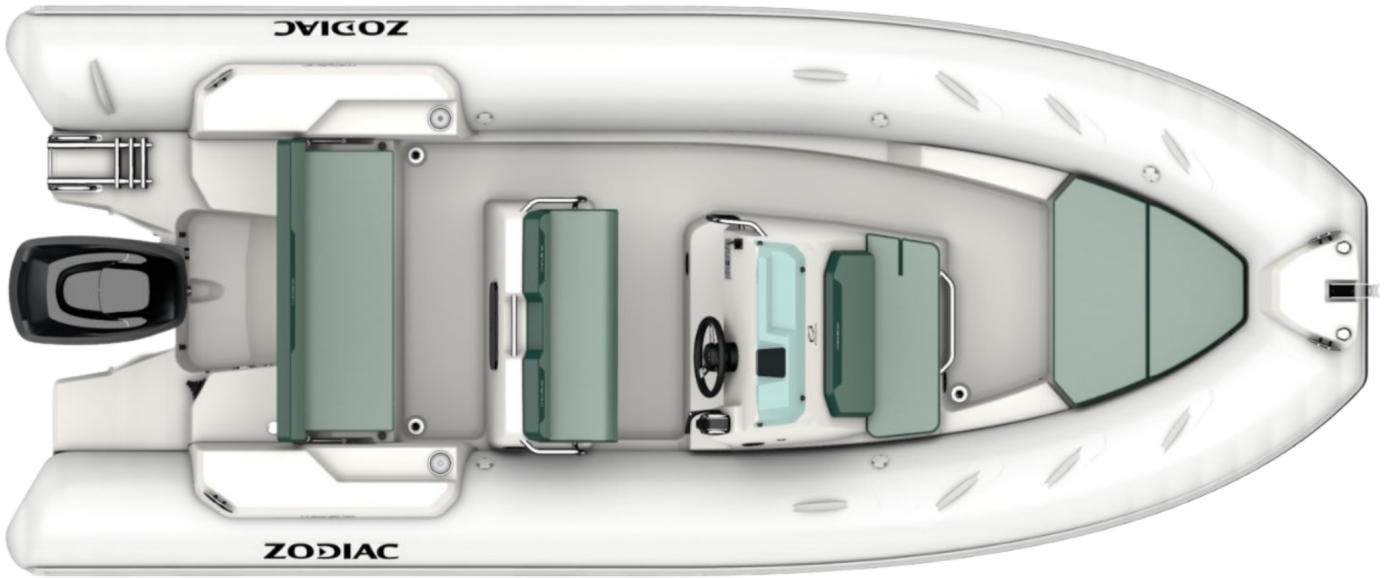

MEDLINE 5.8

The latest addition to the Medline family, this is THE new boat you need to have a great time next season. It may be the most newest, but at Zodiac, we haven't skimped on equipment or ergonomics on board: with two relaxation areas, including a rear bench seat that transforms into a sunbathing lounge, and a full captain's console, we have thought of everything!

TECHNICAL FEATURES

MAXIMAL LENGHT ISO Lmax (wihout engine) (m-ft)	5.8m -19'0"	SCHAFT	XL
REGISTRATED LENGTH Lh (without rem. parts) (m-ft)	5.8m -19'0"	MAXIMUM ALLOWED POWER (HP)	TBC
INSIDE LENGTH (m-ft)	4.58m -15'	RECOMMENDED POWER (HP)	115
OVERALL BEAM (m-ft)	2.54m -8'4"	MAX. ALLOWED ENGINE WEIGHT (Kg-Lbs)	250 - 551
INSIDE BEAM (m-ft)	1,37m -6'0"	HULL LENGTH (m - ft)	5.51m -18'1"
TUBE DIAMETER (m-ft)	0,51m -1'8"	HULL WIDTH (m - ft)	1.97m -6'6"
WEIGHT (Kg-Lbs)	673 - 1484	HULL HEIGHT (m - ft)	2.06m -6'9"
NUMBER OF PASSENGERS (CAT. C)	11	DEADRISE	21°
MAXIMUM PAYLOAD (CAT. C) (Kg-Lbs)	1220 - 2690	TANK (L - Gal)	100L - 26Gal
AIRTIGHT TUBE COMPARTMENTS	5		

VERSIONS

MED5.8-1
MED5.8-2
MED5.8-3
MED5.8-4

MEDLINE 5.8 : NEO Tube - White Gel Coat
 MEDLINE 5.8 : NEO Tube - Grey Gel Coat
 MEDLINE 5.8: Strongan Tube - White Gel Coat
 MEDLINE 5.8 : Strongan Tube - Grey Gel Coat

STANDARD EQUIPMENT

HULL & DECK: 1 Bow D Ring , 1 Self-Bailer.

1 GRP Bow Roller w/ Navigation Lights , Easy Push valves , Repair Kit.

COMFORT: Aft Folding Backrest to turn into Sunbathing ,
Boarding Ladder w/ Handle , Bow Sunbathing, Hydraulic Steering, Leaning Post.