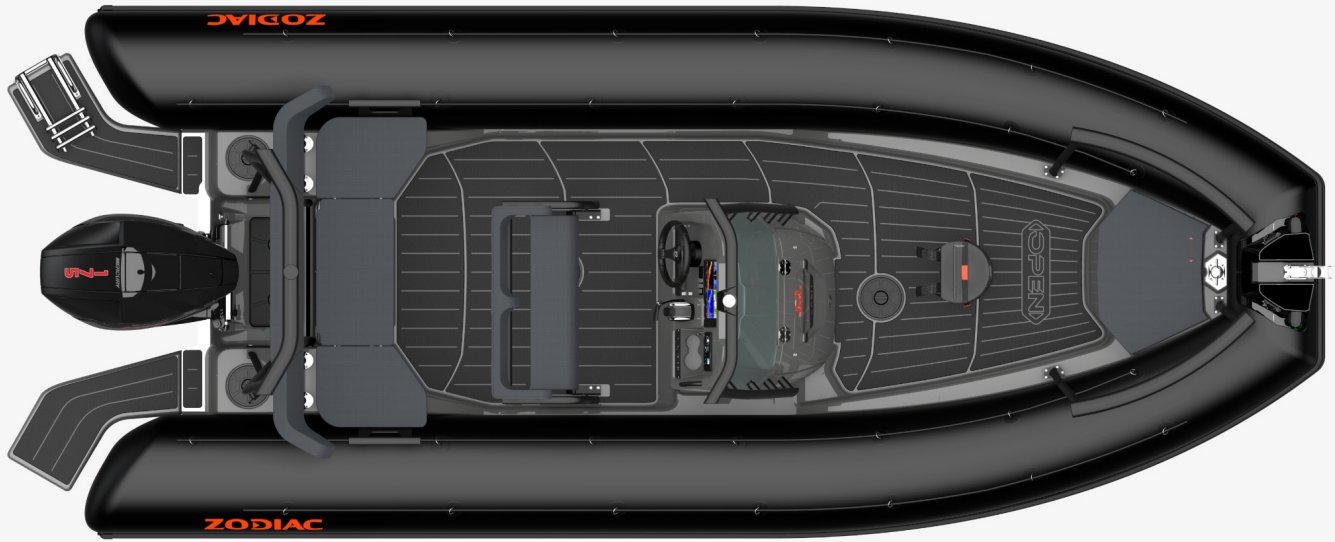

TECHNICAL FEATURES

OVERALL LENGTH (m-ft)	6.1m-20"	MAXIMUM PAYLOAD (CAT. C) (Kg-Lbs)	1770 - 3902
INSIDE LENGTH (m-ft)	4.93m-16'2"	NUMBER OF WATERTIGHT COMPARTMENTS	5
OVERALL BEAM (m-ft)	2.54m-8'4"	SCHAFT	XL
INSIDE BEAM (m-ft)	1.39m-4'7"	MAXIMUM ALLOWED POWER (HP)	175
TUBE DIAMETER (m-ft)	0.575m-1'11"	RECOMMENDED POWER (HP)	150
WEIGHT (Kg-Lbs)	801 - 1766	DESIGN CATEGORY	C
NUMBER OF PASSENGERS (CAT. C)	15	TANK (L - Gal)	200 - 53

VERSIONS

Z14797

Z14796

Z14798

Open 6.5 GulfStream Black NEO Tube - Dark Grey Gel Coat
 Open 6.5 GulfStream Black Strongan Tube - Dark Grey Gel Coat
 Open 6.5 GulfStream Light Grey NEO Tube - Light Grey Gel Coat

STANDARD EQUIPMENT

HULL & DECK: 1 Bow Bitt / 2 Aft Cleats , 1 Bow D Ring / 2 Towing Rings , 1 Mooring Kit (Mooring Chain + Anchor) , 2 Bailers, 2 Swimming Platforms w/ Port Telescopic Boarding Ladder + EVA , Bow Storage + Cushion , Fairleads, Front balcony , GRP Deep V-Hull, Lockable Mooring Storage, Roll bar / ski mast , Self Bailing Counter moulded Deck (when empty) , Ski & Wakeboard Locker , Tilting Console.

COMFORT: 2 Storage Compartments w/ 12V/USB Plug , 2 USB Plugs, Aft 3 Seats Bench w/ Modular Seats , Boarding Ladder , Bolster Backrest, Bolster w/ Integrated Storage, Bow Cushion.

EVA Deck, Spacious Dashboard, Wrapping Windshield.