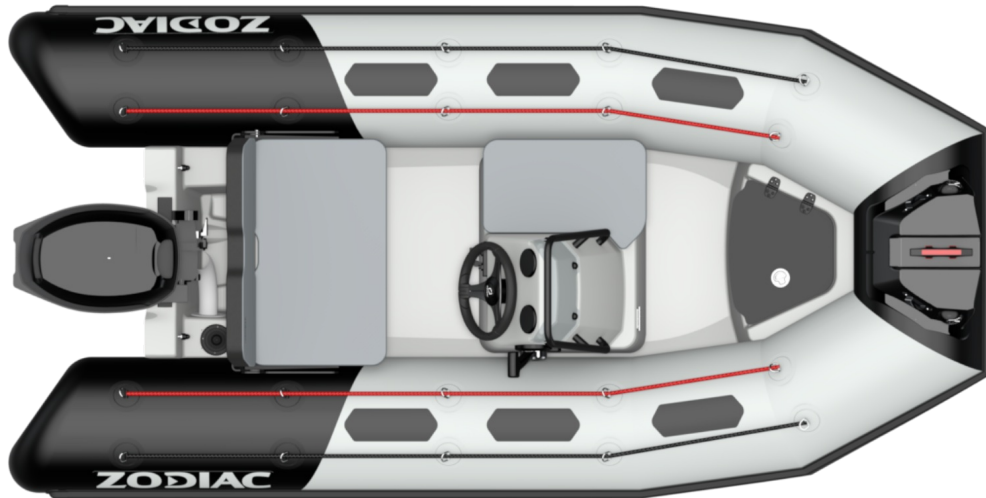

**THE NEW ZODIAC OPEN RANGE IS COMING !**

A nice collection of small boats for having fun, they are compact and practical ! Real toy with a racing look, easy to store, easy to drive, easy to launch, easy to tow, 4 seats minimum, 4 colors and materials of tubes are available. Tubes are available in PVC or Neoprene, and the tank allows long time navigation.

**TECHNICAL FEATURES**

OVERALL LENGTH (m-ft)	3.1m-10'2"	SCHAFT	S
INSIDE LENGTH (m-ft)	2m-6'7"	MAXIMUM ALLOWED POWER (HP)	25
OVERALL BEAM (m-ft)	1.65m-5'5"	MAX. ALLOWED ENGINE WEIGHT (Kg-Lbs)	57-126
INSIDE BEAM (m-ft)	0.71m-2'4"	HULL LENGTH (m - ft)	2.58m-8'6"
TUBE DIAMETER (m-ft)	0,45m	HULL WIDTH (m - ft)	1.01-3'4"
WEIGHT (Kg-Lbs)	135-298	HULL HEIGHT (m - ft)	1.13m-3'8"
NUMBER OF PASSENGERS (CAT. C)	4	DEADRISE	18°
MAXIMUM PAYLOAD (CAT. C) (Kg-Lbs)	370-816	TANK (L - Gal)	24L-6Gal
NUMBER OF WATERTIGHT COMPARTMENTS	3		

### STANDARD EQUIPMENT

**HULL & DECK:** Bow Storage + Cushion , Fairleads, GRP Deep V-Hull, Lockable Mooring Storage, Console with Wheel, 1 Bow Cleat.

**COMFORT:** 2 USB Plugs, Bench w/ Tilting Backrest, Bow Cushion, Side Seat, Under Bench Storage , Windshield, Handrail.

#### COMFORT

Bimini  
Side Boarding Ladder