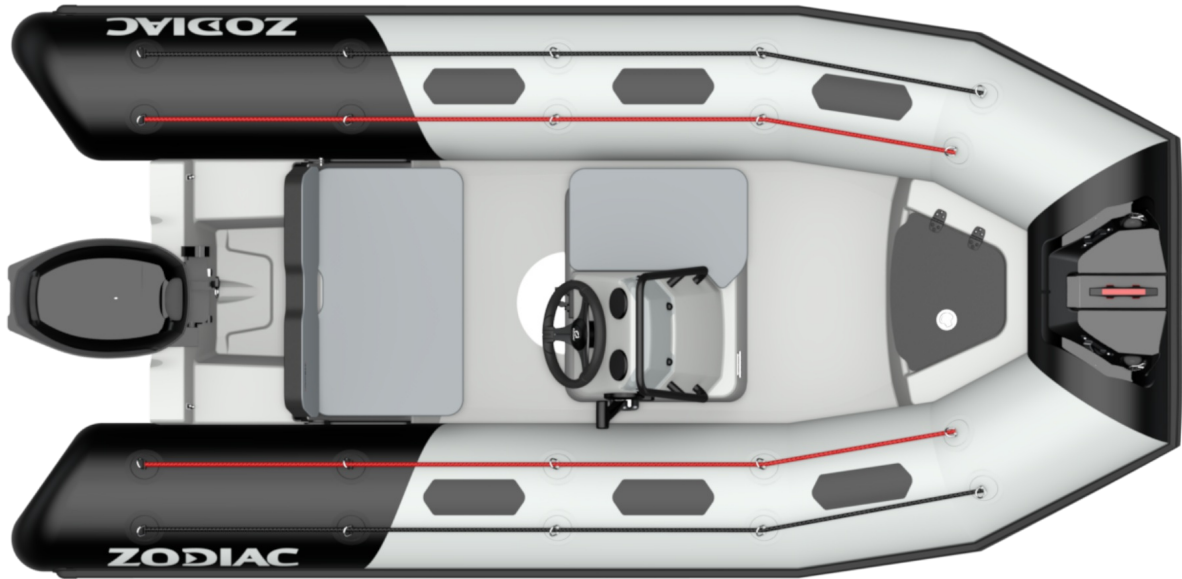

THE NEW ZODIAC OPEN RANGE IS COMING !

A nice collection of small boats for having fun, they are compact and practical ! Real toy with a racing look, easy to store, easy to drive, easy to launch, easy to tow, 4 seats minimum, 4 colors and materials of tubes are available. Tubes are available in PVC or Neoprene, and the tank allows long time navigation.

TECHNICAL FEATURES

OVERALL LENGTH (m-ft)	3.4m-11'2"	SCHAFT	L
INSIDE LENGTH (m-ft)	2.45m-8'	MAXIMUM ALLOWED POWER (HP)	30
OVERALL BEAM (m-ft)	1.7m-5'7"	MAX. ALLOWED ENGINE WEIGHT (Kg-Lbs)	95-209
INSIDE BEAM (m-ft)	1.1m-3'7"	HULL LENGTH (m - ft)	2.9m-9'6"
TUBE DIAMETER (m-ft)	0,45m	HULL WIDTH (m - ft)	1.13m-3'8"
WEIGHT (Kg-Lbs)	155-342	HULL HEIGHT (m - ft)	1.17m-3'10"
NUMBER OF PASSENGERS (CAT. C)	4	DEADRISE	18°
MAXIMUM PAYLOAD (CAT. C) (Kg-Lbs)	450-992	TANK [L - Gal]	24L-6Gal
NUMBER OF WATERTIGHT COMPARTMENTS	3		

STANDARD EQUIPMENT

HULL & DECK: Bow Storage + Cushion , Fairleads, GRP Deep V-Hull, Lockable Mooring Storage , Console with Wheel, 1 Bow Cleat.

COMFORT: 2 USB Plugs, Bench w/ Tilting Backrest, Bow Cushion, Side Seat, Under Bench Storage , Windshield, Handrail.

TUBE: 1 GRP Bow Roller, 100mm Rubstrake, Double Lashings, Easy Push valves, Fishtails Cones, Glued Tube w/ Antiskid Patches , Zodiac Logo on the Tube .

OTHER: Mechanical Steering, Navigation Lights, Repair Kit / Owner's Manual .