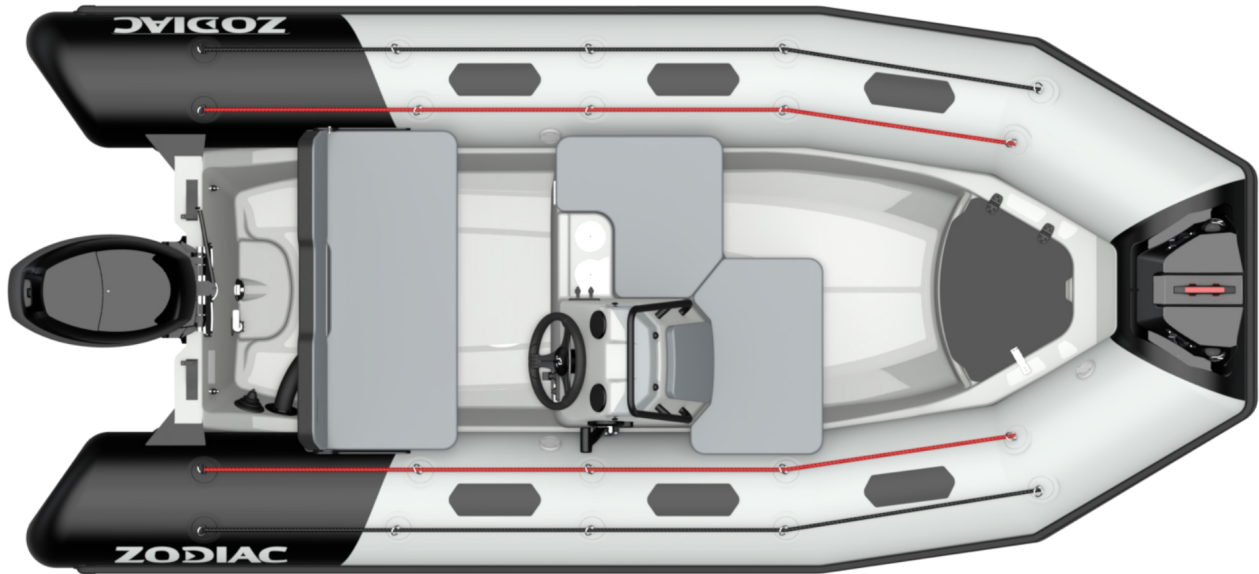

THE NEW ZODIAC OPEN RANGE IS COMING !

A nice collection of small boats for having fun, they are compact and practical ! Real toy with a racing look, easy to store, easy to drive, easy to launch, easy to tow, 4 seats minimum, 4 colors and materials of tubes are available. Tubes are available in PVC or Neoprene, and the tank allows long time navigation.

TECHNICAL FEATURES

OVERALL LENGTH (m-ft)	4.2m-13'9"	SCHAFT	L
INSIDE LENGTH (m-ft)	2.45m-8'	MAXIMUM ALLOWED POWER (HP)	50
OVERALL BEAM (m-ft)	1.9m-6'3"	MAX. ALLOWED ENGINE WEIGHT (Kg-Lbs)	115-253.5
INSIDE BEAM (m-ft)	1.05m-3'5"	HULL LENGTH (m - ft)	3.6-11'9"
TUBE DIAMETER (m-ft)	0,45m	HULL WIDTH (m - ft)	1.24-4'1"
WEIGHT (Kg-Lbs)	270-595	HULL HEIGHT (m - ft)	1.3-4'3"
NUMBER OF PASSENGERS (CAT. C)	6	DEADRISE	19°
MAXIMUM PAYLOAD (CAT. C) (Kg-Lbs)	680-1499	TANK (L - Gal)	46L-12Gal
NUMBER OF WATERTIGHT COMPARTMENTS	3		

STANDARD EQUIPMENT

HULL & DECK: Bow Storage + Cushion , Fairleads, GRP Deep V-Hull, Lockable Mooring Storage , Console with Wheel, 1 Bow Cleat.

COMFORT: 2 USB Plugs, 2x Cup-Holders, Bench w/ Tilting Backrest, Bow Cushion, Console Seat, Double Storage under Console , Side Seat, Under Bench Storage .

Windshield, Handrail.

TUBE: Removable Tube, 1 GRP Bow Roller, 100mm Rubstrake, Antiskid patches, Double Lashings, Easy Push valves , Fishtails Cones, Zodiac Logo on the Tube .

OTHER: Mechanical Steering, Navigation Lights, Repair Kit / Owner's Manual .