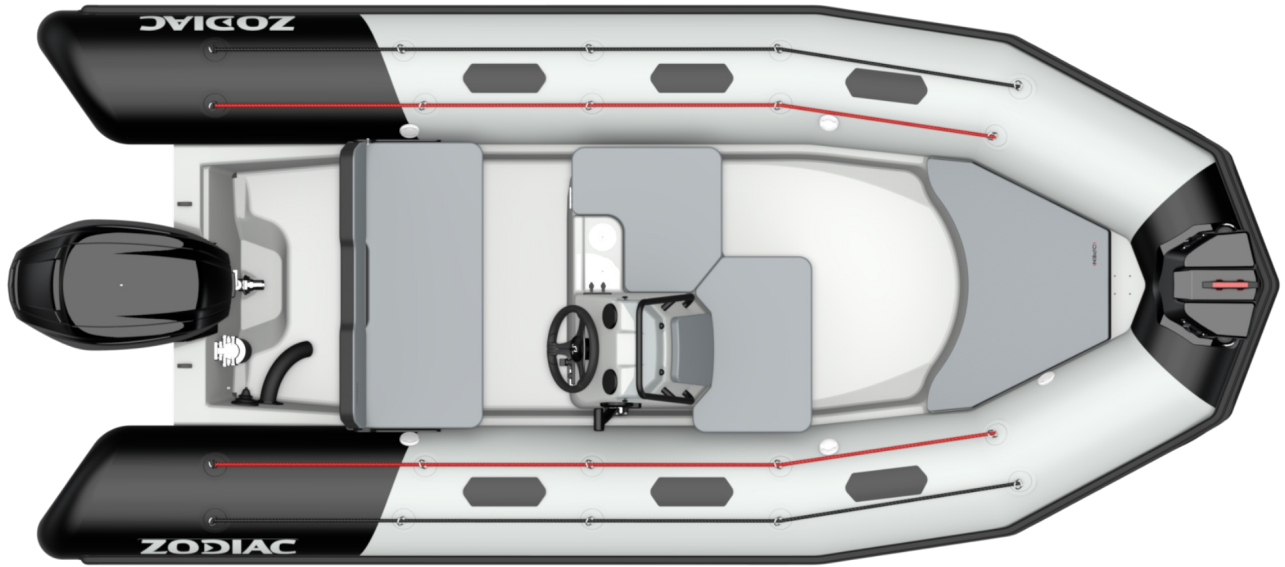

**THE NEW ZODIAC OPEN RANGE IS COMING !**

A nice collection of small boats for having fun, they are compact and practical ! Real toy with a racing look, easy to store, easy to drive, easy to launch, easy to tow, 4 seats minimum, 4 colors and materials of tubes are available. Tubes are available in PVC or Neoprene, and the tank allows long time navigation.

**TECHNICAL FEATURES**

OVERALL LENGTH (m-ft)	4.7m-15'5"	SCHAFT	L
INSIDE LENGTH (m-ft)	2.92m-9'7"	MAXIMUM ALLOWED POWER (HP)	80
OVERALL BEAM (m-ft)	2.05m-6'8"	MAX. ALLOWED ENGINE WEIGHT (Kg-Lbs)	170-374.8
INSIDE BEAM (m-ft)	1.05m-3'5"	HULL LENGTH (m - ft)	3.83-12'6"
TUBE DIAMETER (m-ft)	0,5m	HULL WIDTH (m - ft)	1.38-4'6"
WEIGHT (Kg-Lbs)	305-672	HULL HEIGHT (m - ft)	1.38-4'6"
NUMBER OF PASSENGERS (CAT. C)	6	DEADRISE	22°
MAXIMUM PAYLOAD (CAT. C) (Kg-Lbs)	760-1676	TANK (L - Gal)	46L-12Gal
NUMBER OF WATERTIGHT COMPARTMENTS	5		

### STANDARD EQUIPMENT

**HULL & DECK:** Bow Storage + Cushion , Fairleads, GRP Deep V-Hull, Lockable Mooring Storage , Console with Wheel, 1 Bow Cleat.

**COMFORT:** 2 USB Plugs, 2x Cup-Holders, Bench w/ Tilting Backrest, Bow Cushion, Console Seat, Double Storage under Console , Side Seat, Under Bench Storage .

Windshield, Handrail.

**TUBE:** Removable Tube, 1 GRP Bow Roller, 165mm Rubstrake , Antiskid patches, Double Lashings, Easy Push valves , Fishtails Cones, Zodiac Logo on the Tube .

**OTHER:** Mechanical Steering, Navigation Lights, Repair Kit / Owner's Manual .