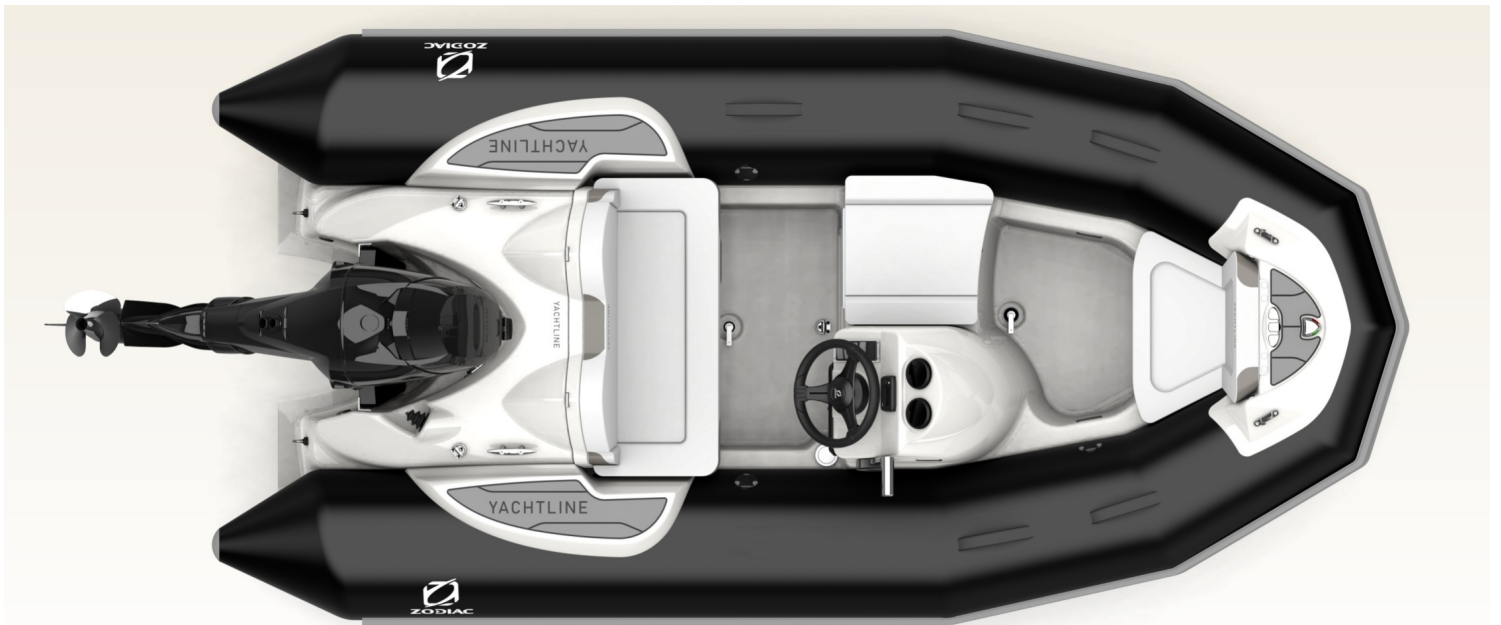

The YACHTLINE RIB tender range enhances style, equipment and comfort. Their compact size allows for easy platform or fly bridge storage without compromising on seating. The design of the boarding steps also ensures maximum stability when getting on-board. The YACHTLINE hull with integrated wings has been designed to perform with the most powerful four-stroke engines. It has the characteristics to allow for a multitude of activities on the water to create the perfect partner for your yacht.

TECHNICAL FEATURES

OVERALL LENGTH (m-ft)	3.6m -11'10"	MAXIMUM PAYLOAD (CAT. C) (Kg-Lbs)	605 - 1334
INSIDE LENGTH (m-ft)	2.00m -6'7"	NUMBER OF WATERTIGHT COMPARTMENTS	3
OVERALL BEAM (m-ft)	1.77m -5'10"	SCHAFT	L
INSIDE BEAM (m-ft)	0.86m-2'10"	MAXIMUM ALLOWED POWER (HP)	40
TUBE DIAMETER (m-ft)	0.45m -1'6"	MAX. ALLOWED ENGINE WEIGHT (Kg-Lbs)	100 - 220
WEIGHT (Kg-Lbs)	200 - 441	DESIGN CATEGORY	C
NUMBER OF PASSENGERS (CAT. C)	4	TANK (L - Gal)	35L - 9 Gal

VERSIONS

- Yachtline 360 DL: Black Strongan Tube
- Yachtline 360 DL: Grey Strongan Tube
- Yachtline 360 DL: Light Grey Strongan Tube
- Yachtline 360 DL: White NEO Tube

STANDARD EQUIPMENT

HULL & DECK: Console with Wheel, V-shaped Fiberglass Hull w/ Built-in Flaps , Non-Skid Moulded Deck, Mooring Compartment, Aft Locker , 1 Bow D Ring , 2 Aft Tie-down Points , 1 Self-Bailer, 1 Bow Cleat, 2 Inox Aft Cleats, 3 Lifting Points , 35L Built-in Fuel Tank + Fuel Gauge , Water/Fuel Separating Filter.

COMFORT: 12V Plug, 3 Breakers, Boarding Ladder, Double Pilot/Co-pilot Seat, Glove Box.

LED Courtesy Lights, Passenger Seats w/ Removable Upholstered Cushion , Steering Wheel + Steering System + Cable .